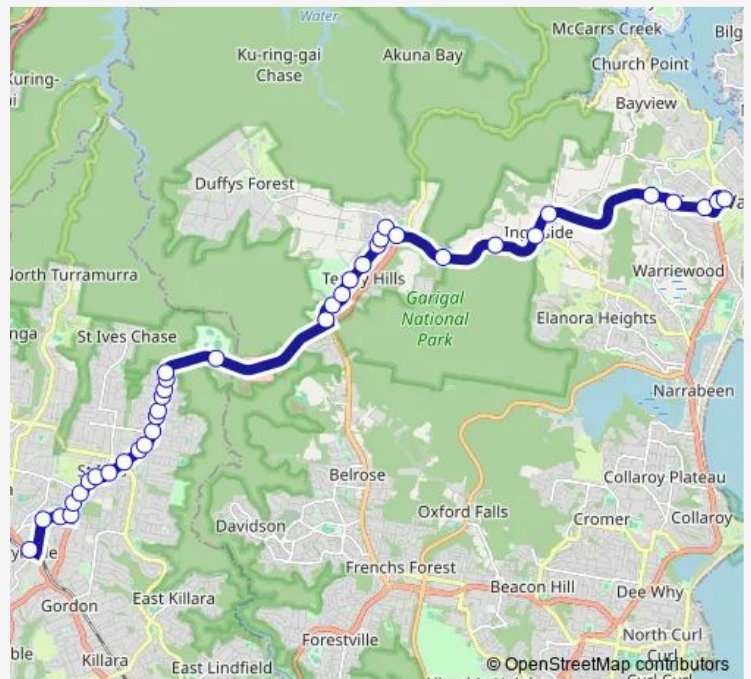

School Bus 196S6 Pymble Station to Pittwater Place Shopping Centre

[Go to website](#)

Direction

Grandview St Opp Pymble Station — Pittwater Place Shopping Centre, Park St

38 stops

[Open route schedule](#)

- Grandview St Opp Pymble Station
- Telegraph Rd Opp Station St
- Telegraph Rd At Ganmain Rd
- Mona Vale Rd Opp Vista St
- Mona Vale Rd At Fairway Av
- Mona Vale Rd Before Pentecost Av
- Christ Church St Ives Anglican, Mona Vale Rd
- St Ives Shopping Village, Mona Vale Rd
- Mona Vale Rd At Memorial Av
- Mona Vale Rd At Link Rd
- Mona Vale Rd At Garrick Rd
- Mona Vale Rd At Douglas St
- Mona Vale Rd Opp Brigidine College
- St Ives Preparatory School, Mona Vale Rd
- Mona Vale Rd Before Mawson St
- Mona Vale Rd At Palm St
- Mona Vale Rd At Kitchener St
- Mona Vale Rd After Richmond Av
- Ku-Ring-Gai Wildflower Gardens, Mona Vale Rd
- St Ives Showground, Mona Vale Rd

Route schedule

Grandview St Opp Pymble Station — Pittwater Place Shopping Centre, Park St

| | |
|-----------|-------|
| Monday | 16:20 |
| Tuesday | 16:20 |
| Wednesday | 16:20 |
| Thursday | 16:20 |
| Friday | 16:20 |
| Saturday | — |
| Sunday | — |

Route info

Direction: Grandview St Opp Pymble Station

Stops: 38

Trip Duration: 0 hour 40 min

196S6 — Pymble Station to Pittwater Place Shopping Centre

Myoora Rd After Mona Vale Rd

Forestville Montessori School, Myoora Rd

11 Myoora Rd

Myoora Rd Before Aumuna Rd

German International School Sydney, Myoora Rd

Terrey Hills Public School, Myoora Rd

Myoora Rd After Terrigal Rd

Myoora Rd Before Booralie Rd

Booralie Rd Shops, Booralie Rd