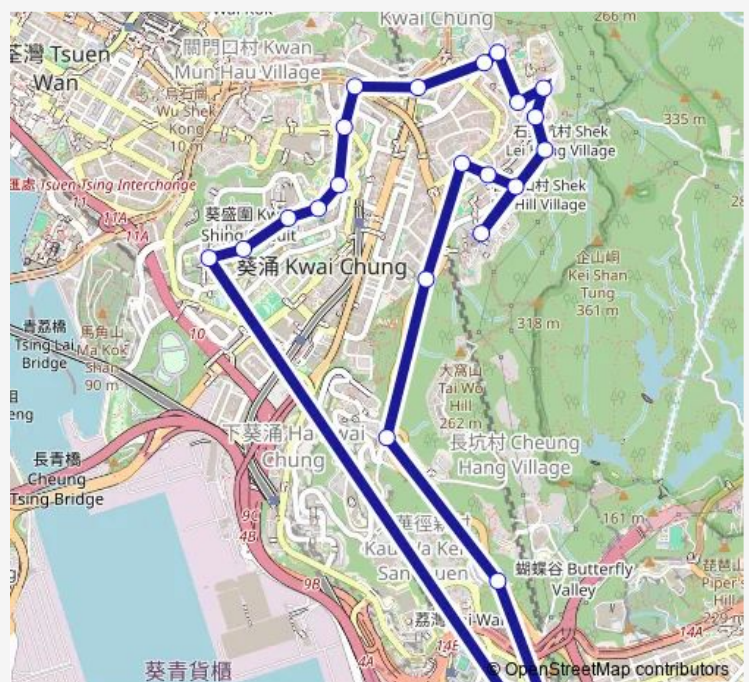

Monday 01:00

Tuesday 01:00

Wednesday 01:00

Thursday 01:00

Friday 01:00

Saturday 01:00

Sunday 01:00

Route info

Direction: [Kmb+Ctb] MEI FOO BUS Terminus/
Mei Foo[[Kmb] MEI FOO BUS Terminus

Stops: 24

Trip Duration: 0 hour 33 min

■ N237 — MEI FOO - Kwai Shing(Circular)

[Ctb] Chau Kwai House Kwai Chung Estate, TAI WO HAU Road[[Kmb] Chau Kwai House Kwai Chung Estate