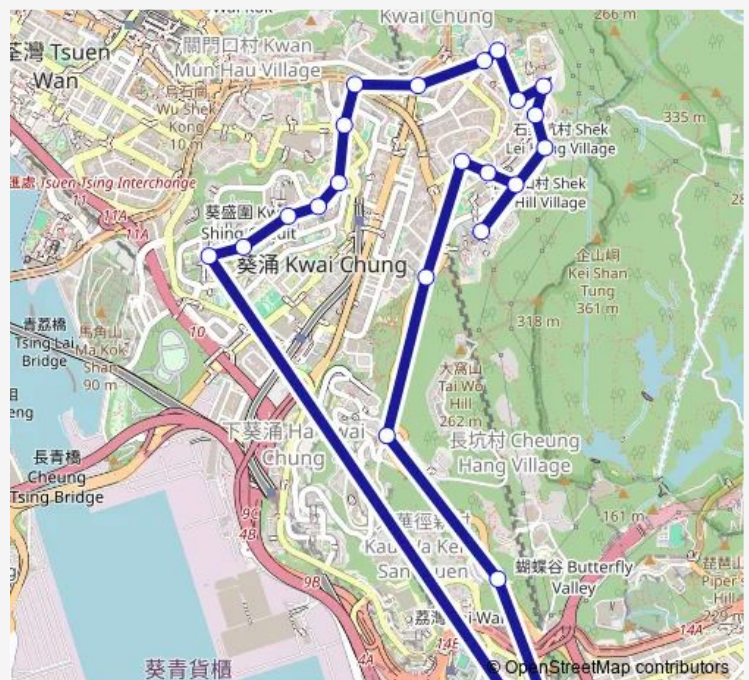

[Kmb] Shek Foon House Shek PAI Street[[Lwb] Shek Foon House Shek PAI Street

[Kmb] ON YAM BUS Terminus

[Kmb] JU Ching CHU Sec. Sch. [[Lwb] JU Ching CHU Sec. Sch.

[Kmb] Shek YAM East Estate[[Lwb] Shek YAM East Estate

[Kmb] Shek YAM Estate

[Kmb] Cheung Wing Road

[Kmb] KIN Chuen Street Kwai Chung[[Lwb] KIN Chuen Street Kwai Chung

Route schedule

[Kmb+Ctb] MEI FOO BUS Terminus/
Mei Foo[[Kmb] MEI FOO BUS Terminus — [Kmb+Ctb] MEI FOO BUS Terminus/
Mei Foo[[Kmb] MEI FOO BUS Terminus

Monday	01:00
Tuesday	01:00
Wednesday	01:00
Thursday	01:00
Friday	01:00
Saturday	01:00
Sunday	01:00

Route info

Direction: [Kmb+Ctb] MEI FOO BUS Terminus/
Mei Foo[[Kmb] MEI FOO BUS Terminus

Stops: 24

Trip Duration: 0 hour 35 min