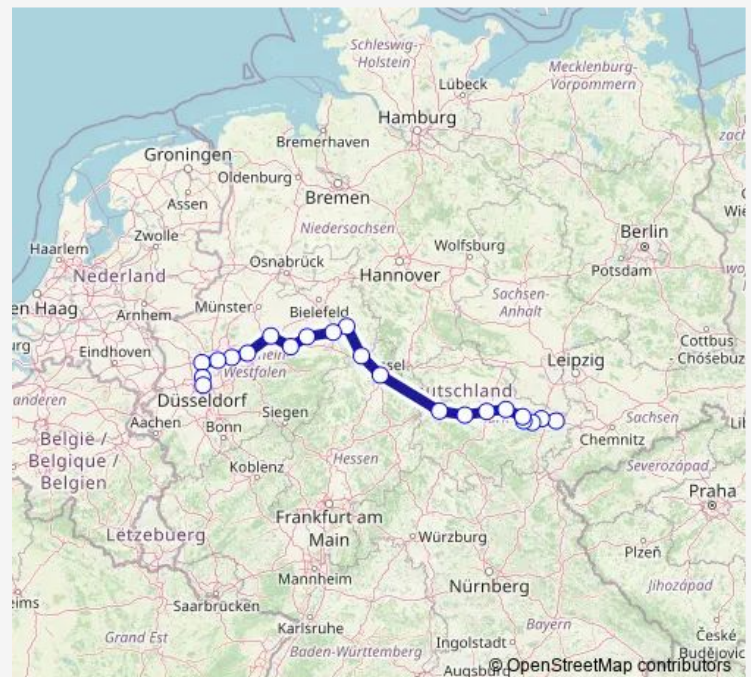

Stadtroda

Jena-Göschwitz

Jena West

Weimar

Erfurt Hbf

Gotha

Eisenach

Kassel-Wilhelmshöhe

Warburg(Westf)

Altenbeken

Paderborn Hbf

Lippstadt

Soest

Hamm(Westf)

Dortmund Hbf

Bochum Hbf

Thursday 12:03

Friday 12:03

Saturday 12:03

Sunday 12:03

Route info

Direction: Gera Hbf

Stops: 22

Trip Duration: 6 hour 8 min

Altenbeken

Paderborn Hbf

Lippstadt

Soest

Hamm(Westf)

Wuppertal Hbf

Düsseldorf Hbf

Route schedule