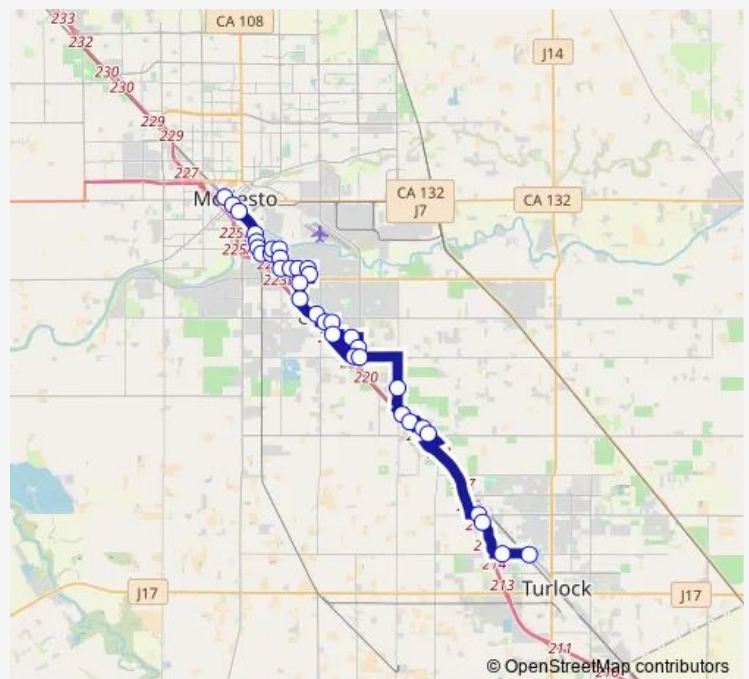

Herndon Rd & Central Ave

Magnolia St & 3rd St

Magnolia St & 6th St

Route schedule

Bay A - Modesto Transit Center - Exit on — Turlock Transit Center

Monday 06:00-20:30

Tuesday 06:00-20:30

Wednesday 06:00-20:30

Thursday 06:00-20:30

Friday 06:00-20:30

Saturday 08:00-20:30

Sunday 09:00-18:00

Route info

Direction: Bay A - Modesto Transit Center - Exit on

Stops: 35

Trip Duration: 1 hour 8 min

29T — Route 29t

Park St & 6th St

Roeding Rd & Rose Ave

Mitchell Rd & Don Pedro Rd

Service Rd & Mitchell Rd

Service Rd & Mitchell Rd

Faith Home Rd & Club Dr

Rohde Rd & Warda Ave

Thursday 06:05-20:15

Friday 06:05-20:15

Saturday 08:05-19:05

Sunday 08:05-18:05

Route info

Direction: Turlock Transit Center

Stops: 28

Trip Duration: 1 hour 2 min