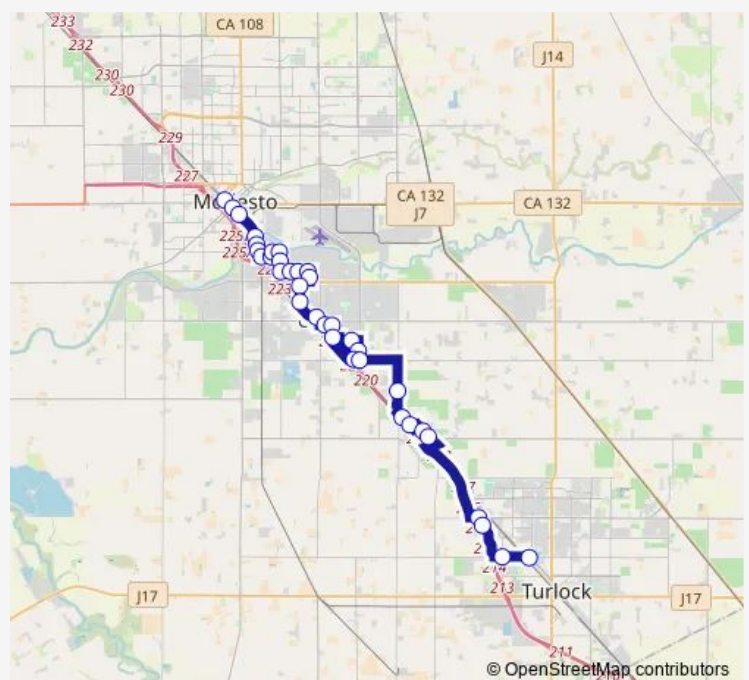

Herndon Rd & Central Ave

Magnolia St & 3rd St

Magnolia St & 6th St

Route schedule

Bay A - Modesto Transit Center - Exit on — Turlock Transit Center

Monday 06:00-20:30

Tuesday 06:00-20:30

Wednesday 06:00-20:30

Thursday 06:00-20:30

Friday 06:00-20:30

Saturday 08:00-20:30

Sunday 09:00-18:00

Route info

Direction: Bay A - Modesto Transit Center - Exit on

Stops: 35

Trip Duration: 1 hour 8 min

29t — Route 29t

Park St & 6th St

Roeding Rd & Rose Ave

Mitchell Rd & Don Pedro Rd

Service Rd & Mitchell Rd

Service Rd & Mitchell Rd

Faith Home Rd & Club Dr

Rohde Rd & Warda Ave

Thursday 06:05-20:15

Friday 06:05-20:15

Saturday 08:05-19:05

Sunday 08:05-18:05

Route info

Direction: Turlock Transit Center

Stops: 28

Trip Duration: 1 hour 0 min