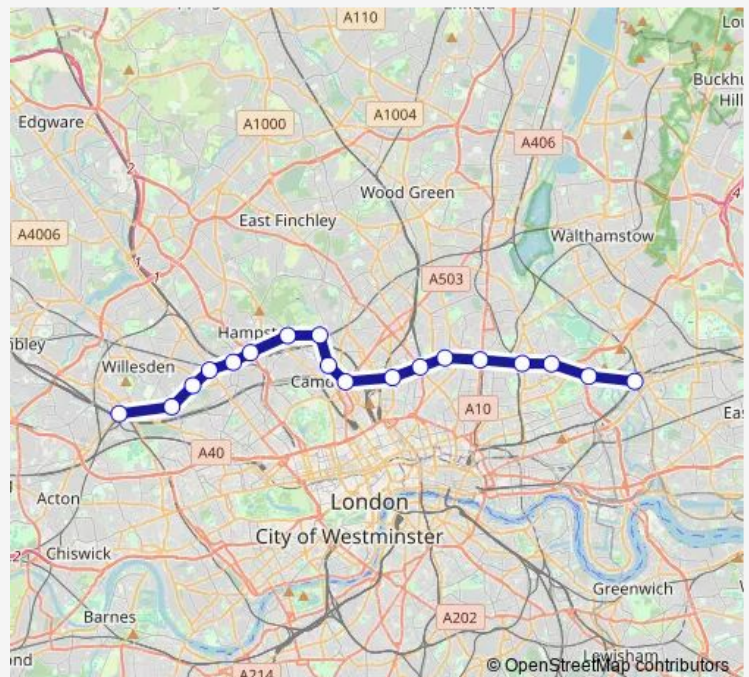

Rail Lo:Wij->Sra LO train service from WIJ to Sra

[Go to website](#)

Direction

Willesden Junction — Stratford (London)

18 stops

[Open route schedule](#)

Willesden Junction

Kensal Rise

Caledonian Road & Barnsbury

Highbury & Islington

Canonbury

Dalston Kingsland

Hackney Central

Homerton

Hackney Wick

Stratford (London)

Route schedule

Willesden Junction — Stratford (London)

Monday 05:48-05:52

Tuesday 05:51-05:52

Wednesday 05:51-05:52

Thursday 05:51-05:52

Friday 05:51-05:52

Saturday 05:47-05:48

Sunday 09:02-22:26

Route info

Direction: Willesden Junction

Stops: 18

Trip Duration: 0 hour 45 min

Lo:Wij->Sra — LO train service from WIJ to Sra

Lo:Wij->Sra Rail time schedules and route maps are available in an offline PDF at busmaps.com. Use the busmaps.com website to see live bus times, train schedule or subway schedule, and step-by-step directions for all public transit in London