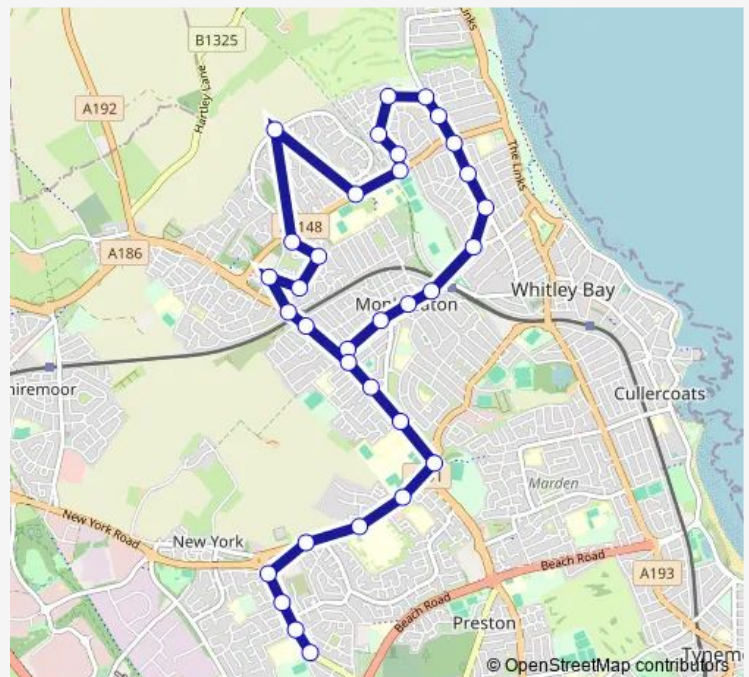

Woodburn Drive-St Lucia Close

Woodburn Drive-Grenville Way

Woodburn Drive-Willoughby Drive

Monkseaton Drive-Subway

Beaumont Park

Beaumont Drive -Haddington Road

Newsteads Drive-Chathill Close

Newsteads Drive-Birkdale

Thursday 07:50

Friday 07:50

Saturday —

Sunday —

Route info

Direction: Cauldwell Lane-Dale Road

Stops: 33

Trip Duration: 0 hour 40 min

675N

Earsdon Road-Brantwood Avenue

Seatonville Road-Paignton Avenue

Seatonville Rd-Seatonville Cres

Seatonville Road-Ashtree Gardens

Rake Lane-Foxhunters

Rake Lane-Cedar Court

North Tyneside Hospital

Rake Lane-Falmouth Road

Billy Mill Lane-Barnstable Road

Billy Mill Lane-Tiverton Avenue

Billy Mill Lane-Cragside Avenue

Lynn Road

675N Bus time schedules and route maps are available in an offline PDF at busmaps.com. Use the busmaps.com website to see live bus times, train schedule or subway schedule, and step-by-step directions for all public transit in South Shields