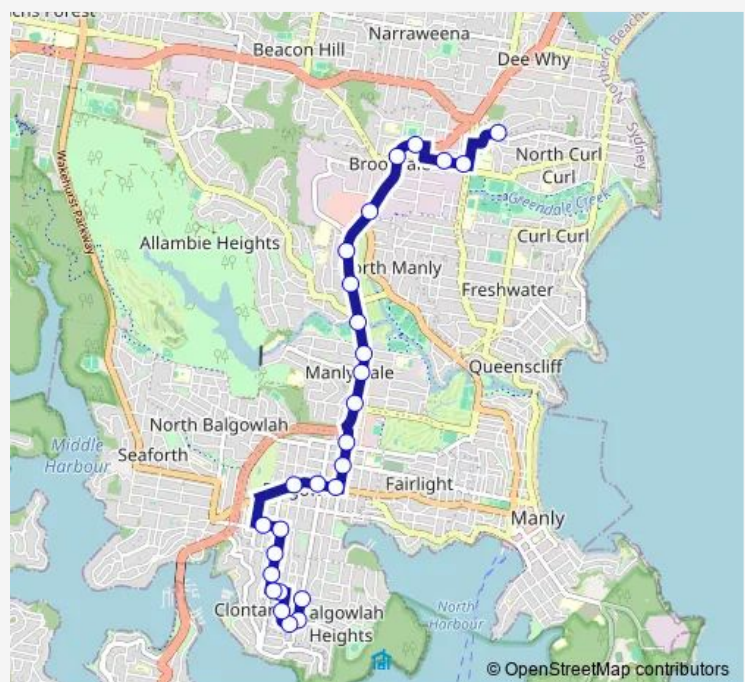

Condamine St After Gordon St

Miller Reserve, Condamine St

Condamine St After James St

Route schedule

Woodland St After Ernest St — St Luke's Grammar School, Headland Rd

Monday 07:30

Tuesday 07:30

Wednesday 07:30

Thursday 07:30

Friday 07:30

Saturday —

Sunday —

Route info

Direction: Woodland St After Ernest St

Stops: 27

Trip Duration: 0 hour 30 min

675n — Freshwater Senior Campus to Seaforth Shops

Condamine St At Pozieres Pde

Warringah Mall, Pittwater Rd, Stand D

Pittwater Rd At Old Pittwater Rd

Brookvale Oval, Pittwater Rd

Winbourne Rd Before Carter Rd

Winbourne Rd Before Harbord Rd

St Luke's Grammar School, Headland Rd

Direction

Nbsc Freshwater Senior Campus, Harbord Rd — Sydney Rd Opp Kempbridge Av

33 stops

[Open route schedule](#)

Nbsc Freshwater Senior Campus, Harbord Rd