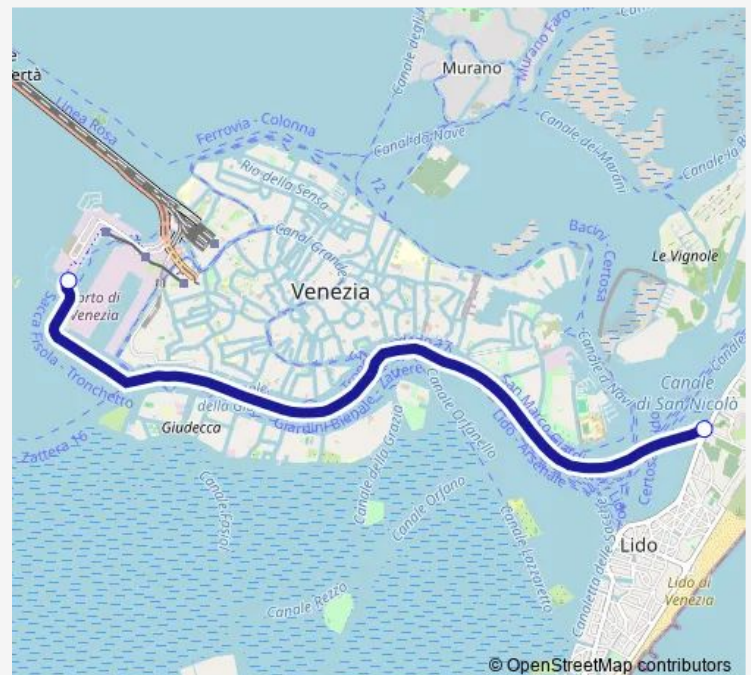

## Ferry 17 Lido S. Nicolo' Ferry - Tronchetto Ferry

[Go to website](#)

### Direction

Tronchetto Ferry — Lido S. Nicolo' Ferry

2 stops

[Open route schedule](#)

Tronchetto Ferry

Lido S. Nicolo' Ferry

### Route schedule

Tronchetto Ferry — Lido S. Nicolo' Ferry

Monday	05:00-00:20 <sup>+1</sup>
Tuesday	05:00-00:20 <sup>+1</sup>
Wednesday	05:00-00:20 <sup>+1</sup>
Thursday	05:00-00:20 <sup>+1</sup>
Friday	05:00-00:50 <sup>+1</sup>
Saturday	05:00-00:50 <sup>+1</sup>
Sunday	05:00-00:20 <sup>+1</sup>

### Route info

Direction: Tronchetto Ferry

Stops: 2

Trip Duration: 0 hour 35 min

17 — Lido S. Nicolo' Ferry - Tronchetto Ferry

**Direction**

Lido S. Nicolo' Ferry — Tronchetto Ferry

2 stops