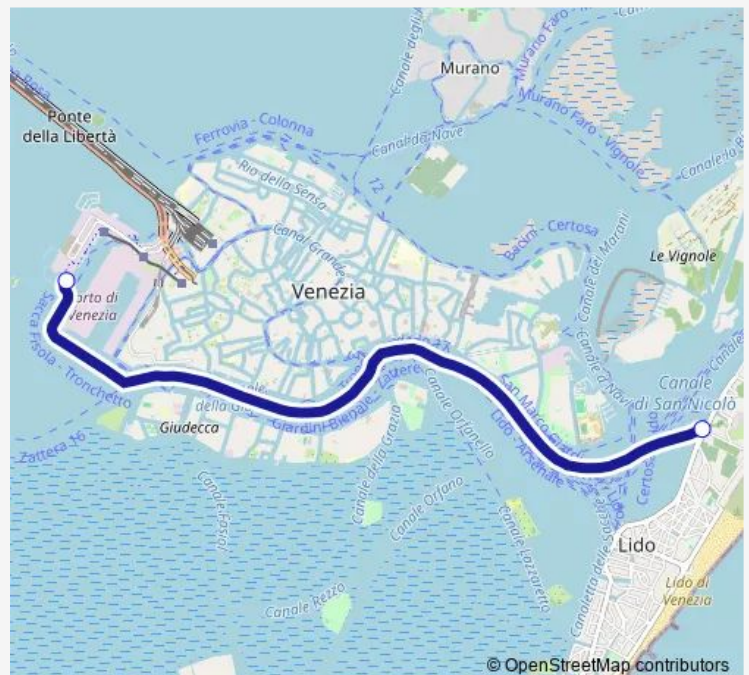

Ferry 17 Lido S. Nicolo' Ferry - Tronchetto Ferry

[Go to website](#)

Direction

Tronchetto Ferry — Lido S. Nicolo' Ferry

2 stops

[Open route schedule](#)

Tronchetto Ferry

Lido S. Nicolo' Ferry

Route schedule

Tronchetto Ferry — Lido S. Nicolo' Ferry

Monday	05:00-00:20 ⁺¹
Tuesday	05:00-00:20 ⁺¹
Wednesday	05:00-00:20 ⁺¹
Thursday	05:00-00:20 ⁺¹
Friday	05:00-00:50 ⁺¹
Saturday	05:00-00:50 ⁺¹
Sunday	05:00-00:20 ⁺¹

Route info

Direction: Tronchetto Ferry

Stops: 2

Trip Duration: 0 hour 35 min

Direction

Lido S. Nicolo' Ferry — Tronchetto Ferry

2 stops

[Open route schedule](#)

Lido S. Nicolo' Ferry

Tronchetto Ferry

Route schedule

Lido S. Nicolo' Ferry — Tronchetto Ferry

Monday	05:00-00:20 ⁺¹
Tuesday	05:00-00:20 ⁺¹
Wednesday	05:00-00:20 ⁺¹
Thursday	05:00-00:20 ⁺¹
Friday	05:00-00:20 ⁺¹
Saturday	05:00-00:20 ⁺¹
Sunday	05:00-00:20 ⁺¹