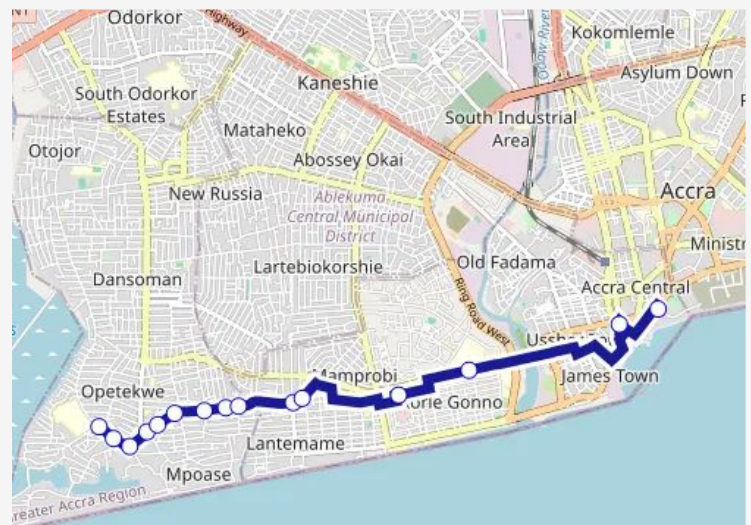

Bus 260a Ebenezer to Accra Bishop

[Go to website](#)

Direction

Terminal Ebenezer — Terminal Accra Bishop

15 stops

[Open route schedule](#)

Terminal Ebenezer

Terminal Mamponse Station

Atomic (by Agege)

Agege Last Stop Station

Vea

Karikari

Zone Six

Agege

Two-O-Five

Alolo

Tuesday 08:52

Wednesday 08:52

Thursday 08:52

Friday 08:52

Saturday 08:52

Sunday 08:52

Route info

Direction: Terminal Ebenezer

Stops: 15

Trip Duration: 1 hour 11 min

© OpenStreetMap contributors

■ 260a — Ebenezer to Accra Bishop

BusMaps

260a Bus time schedules and route maps are available in an offline PDF at busmaps.com. Use the busmaps.com website to see live bus times, train schedule or subway schedule, and step-by-step directions for all public transit in Accra