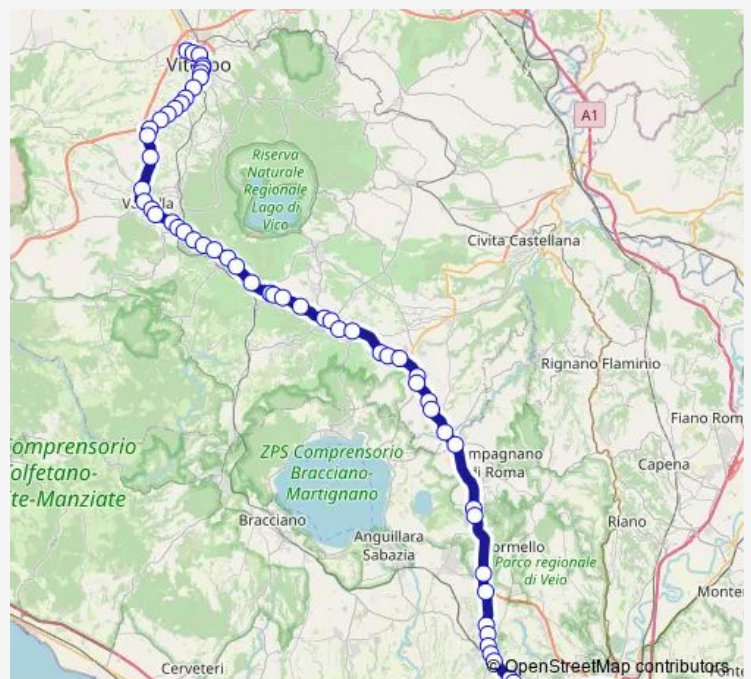

Vetralla | La Cura # f1535

Route schedule

VITERBO | Riello # f641 — Roma | Saxa Rubra (Arrivi) # f1494

Monday 08:15

Tuesday 08:15

Wednesday 08:15

Thursday 08:15

Friday 08:15

Saturday —

Sunday —

Route info

Direction: VITERBO | Riello # f641

Stops: 62

Trip Duration: 1 hour 35 min

Viterbo - Roma Saxa Rubra # Va618a

Vetralla | Stazione FS # f1578