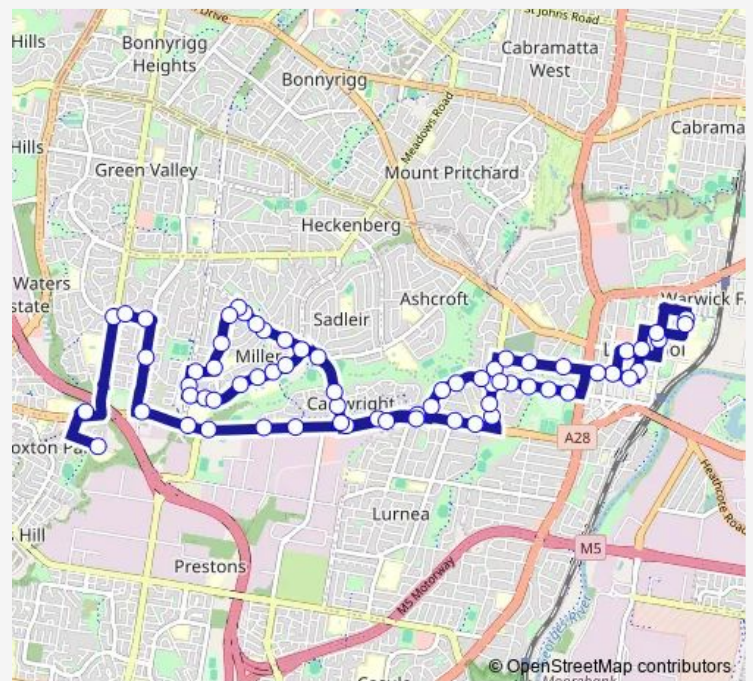

Route schedule

Good Shepherd Primary School, Twentieth Av — Cabramatta Av At Cartwright Av

Monday	14:55
Tuesday	14:55
Wednesday	14:55
Thursday	14:55
Friday	14:55
Saturday	—
Sunday	—

Route info

Direction: Good Shepherd Primary School, Twentieth Av

Stops: 66

Trip Duration: 1 hour 15 min

9703 — Good Shepherd Catholic Primary School Hoxton Park to Miller via Liverpool **BusMaps**

Liverpool Cemetery, Moore St

Moore St Opp El Alamein Park

Collimore Park, Moore St

Club Liverpool, George St

Moore St Before Macquarie St

Moore St Opp Liverpool Presbyterian Church

Memorial Av After Copeland Hwy

Whitlam Leisure Centre, Memorial Av

Memorial Av At Murphy Av

Memorial Av At Tobruk Av