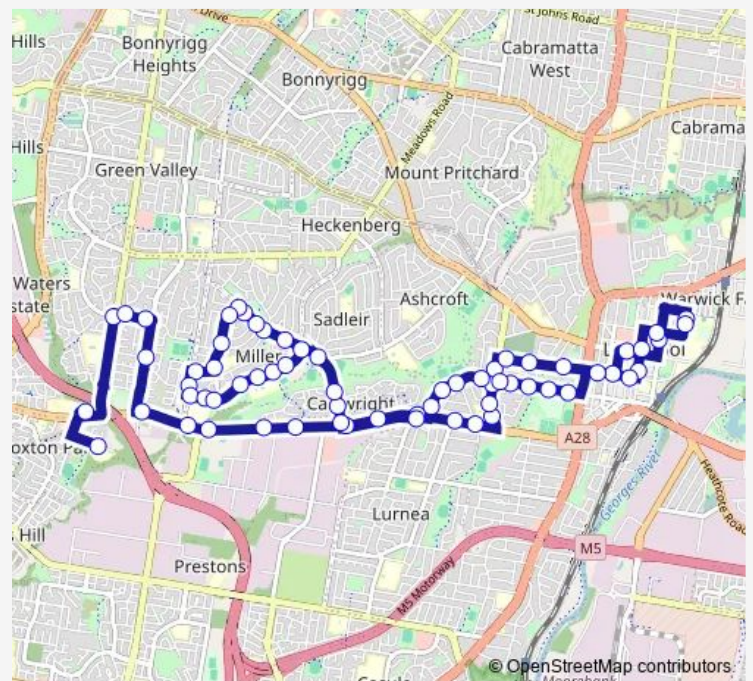

Route schedule

Good Shepherd Primary School, Twentieth Av — Cabramatta Av At Cartwright Av

| | |
|-----------|-------|
| Monday | 14:55 |
| Tuesday | 14:55 |
| Wednesday | 14:55 |
| Thursday | 14:55 |
| Friday | 14:55 |
| Saturday | — |
| Sunday | — |

Route info

Direction: Good Shepherd Primary School, Twentieth Av

Stops: 65

Trip Duration: 1 hour 15 min

9703 — Good Shepherd Catholic Primary School Hoxton Park to Miller via Liverpool **BusMaps**

Liverpool Cemetery, Moore St