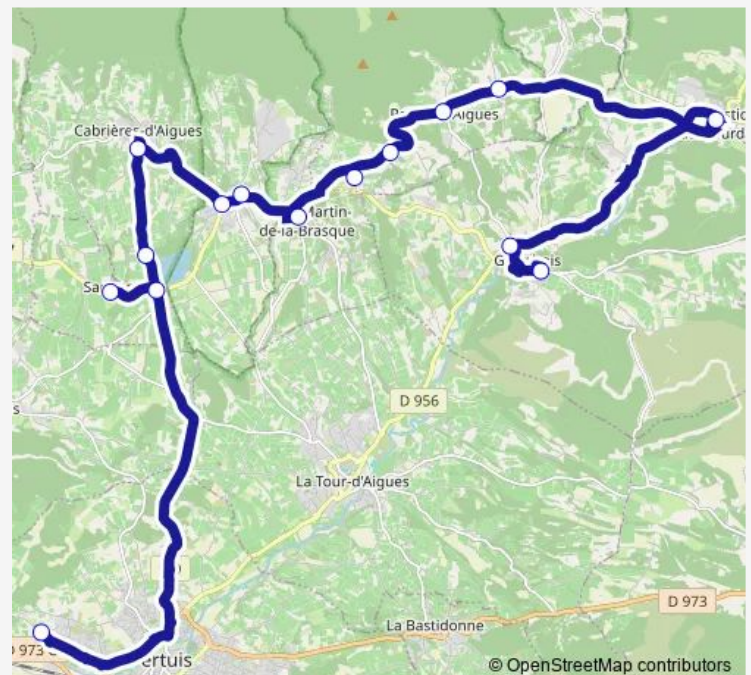

Saturday —

Sunday —

Route info

Direction: Gendarmerie

Stops: 13

Trip Duration: 1 hour 0 min

Direction

Gendarmerie — Collège Notre-Dame

13 stops

[Open route schedule](#)

Gendarmerie

Place Neuve

Le Pont

Le Clapier

Pereiron

Place du Barry