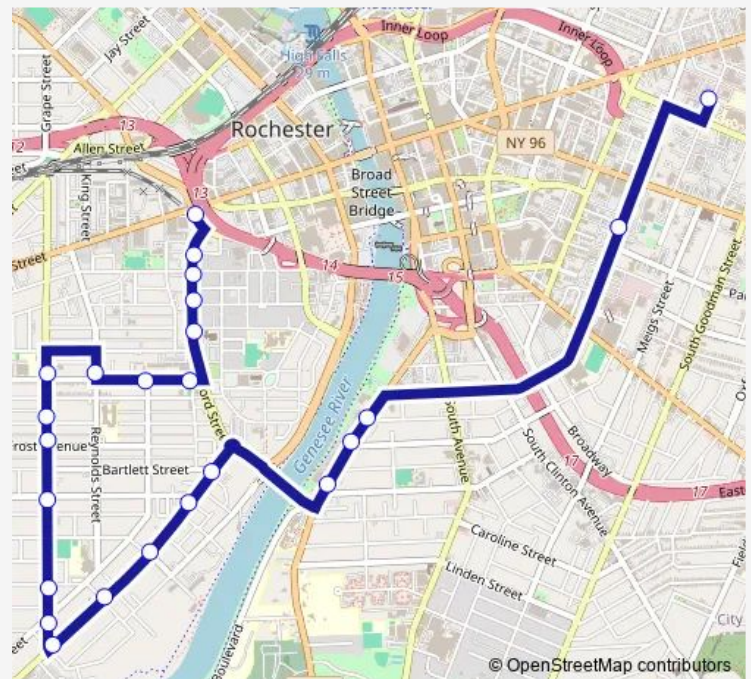

Thursday 07:42

Friday 07:42

Saturday —

Sunday —

Route info

Direction: Ford & Main

Stops: 26

Trip Duration: 0 hour 33 min

278 — Mayors Heights-Plymouth/Princ

Alexander & opp 237 Alexander

Alexander & Park

Alexander & Gardiner

Main & Prince

School Of The Arts

Direction

School Of The Arts — Ford & Main

24 stops

[Open route schedule](#)

School Of The Arts

Alexander & Gardiner

Mt Hope & Hamilton

Mt Hope & Averill

Mt Hope & Gregory

Plymouth & Bartlett

Plymouth & Columbia

Plymouth & Flint

Plymouth & Magnolia

Plymouth & Jefferson

Jefferson & Seward

Jefferson & Magnolia

Jefferson & Columbia

Jefferson & Frost