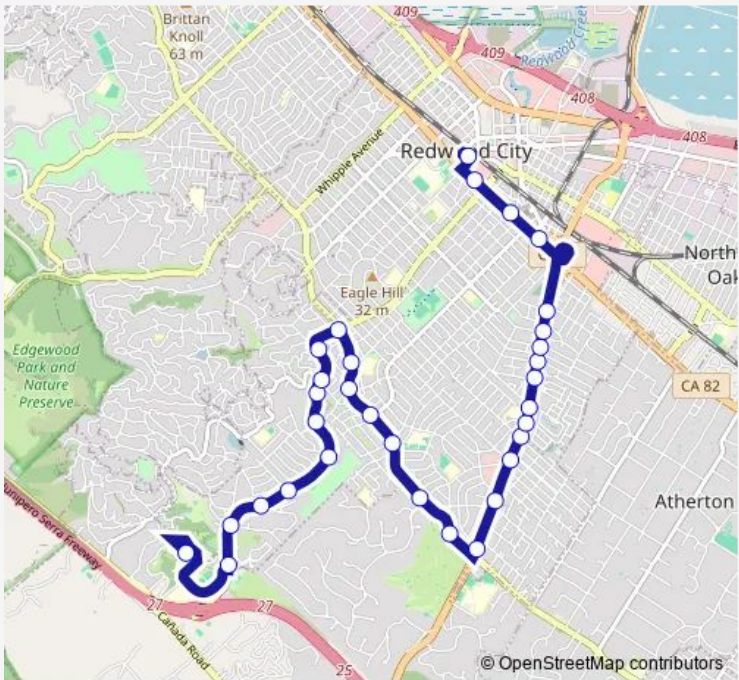

Bus 278 Redwood City Caltrain - Canada College

[Go to website](#)

Direction
 Redwood City Caltrain-Lane C — Canada College
 28 stops
[Open route schedule](#)

- Redwood City Caltrain-Lane C
- El Camino Real & Jefferson Ave
- El Camino Real & Lincoln Ave
- El Camino Real & Oak Ave
- Woodside Rd & Hess Rd
- Woodside Rd & Hudson St
- Woodside Rd & Gordon St
- Woodside Rd & Union Ave
- Woodside Rd & Kentfield Ave
- Woodside Rd & Volota Rd
- Woodside Rd & Massachusetts Ave
- Alameda de las Pulgas & Woodside Rd
- Alameda de las Pulgas & Massachusetts Ave
- Alameda de las Pulgas & Maddux Dr
- Alameda de las Pulgas & Roosevelt Ave
- Alameda de las Pulgas & MCGarvey Ave
- Alameda de las Pulgas & Vera Ave
- Jefferson Ave & Alameda de las Pulgas
- Jefferson Ave & Altamont Way
- Farm Hill Blvd & Jefferson Ave
- 3550 Farm Hill Blvd

Route schedule
 Redwood City Caltrain-Lane C — Canada College

Monday	12:20-22:20
Tuesday	12:20-22:20
Wednesday	12:20-22:20
Thursday	12:20-22:20
Friday	12:20-22:20
Saturday	12:20-20:20
Sunday	12:20-20:20

Route info
 Direction: Redwood City Caltrain-Lane C
 Stops: 28
 Trip Duration: 0 hour 30 min

■ 278 — Redwood City Caltrain - Canada College **BusMaps**

Farm Hill Blvd & Mcgarvey Ave

Farm Hill Blvd & Glennan Dr

Farm Hill Blvd & Emerald Hill Rd

Farm Hill Blvd & Lonesome Pine Rd

Farm Hill Blvd & Eden Bower Ln

Farm Hill Blvd & Canada College Loop Rd

Canada College

Direction

Redwood City Caltrain-Lane C — Canada College