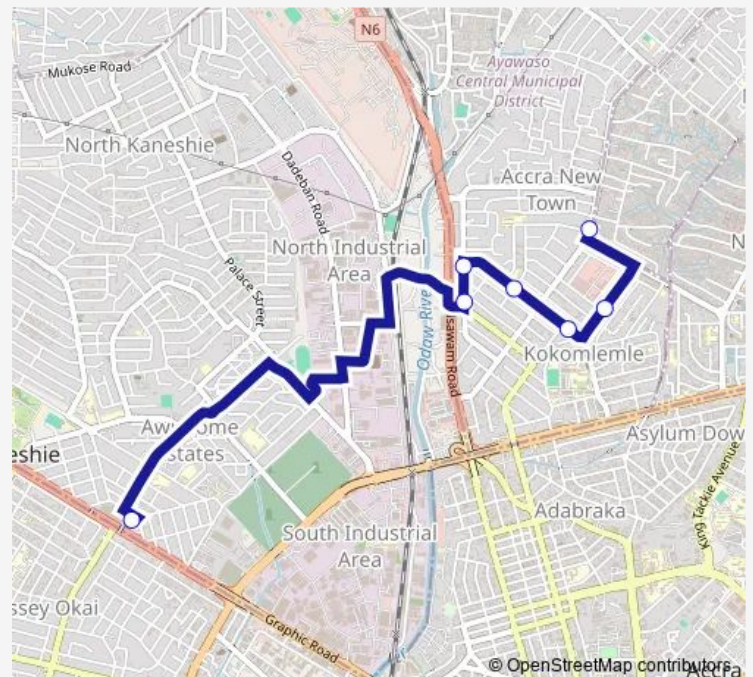

Bus 278 New Town ↔ Kaneshie

[Go to website](#)

Direction

Kaneshie Market Station — New Town

7 stops

[Open route schedule](#)

Kaneshie Market Station

Hubtel

Avalley

Ndc

Challenge

Obour Ba

New Town

Route schedule

Kaneshie Market Station — New Town

Monday	06:00
Tuesday	06:00
Wednesday	06:00
Thursday	06:00
Friday	06:00
Saturday	06:00
Sunday	06:00

Route info

Direction: Kaneshie Market Station

Stops: 7

Trip Duration: 1 hour 4 min

278 — New Town ↔ Kaneshie

Direction

New Town — Kaneshie Market Station

5 stops

[Open route schedule](#)

New Town

Caprice

Pamprom

Kaneshie Last Stop

Kaneshie Market Station

Route schedule

New Town — Kaneshie Market Station