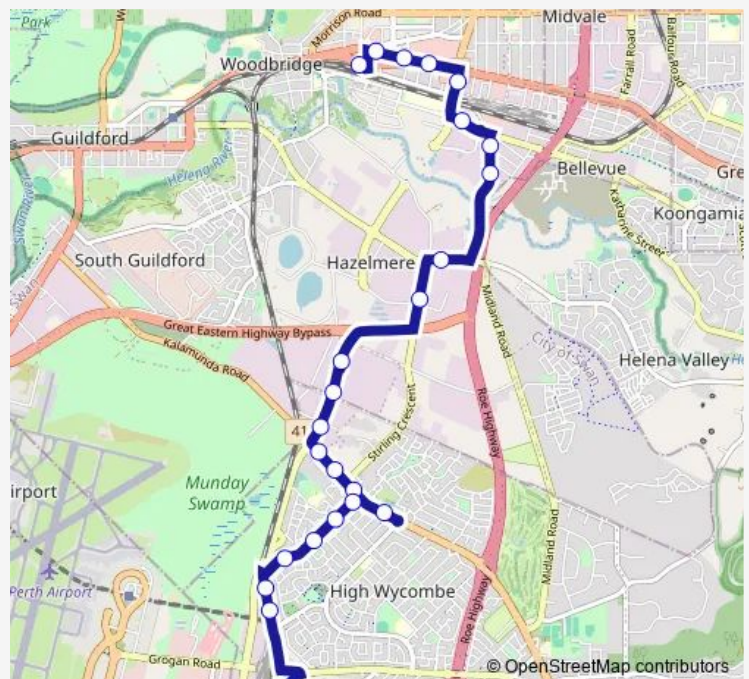

Abernethy Rd After Ulm Pl

Stirling Cr After Lakes Rd

Bushmead Rd After Stirling Cr

Military Rd After Oliver St

Military Rd After Wells St

Clayton St Before Lloyd St

Lloyd St Before Great Eastern Hwy

Great Eastern Hwy Before Sayer St

Victoria St After Padbury Tce

Victoria St Before Marion St

Route schedule

High Wycombe Stn Stand 4 — School Access Rd Swan
Christian College Stand 2

Monday 06:14-20:00

Tuesday 06:14-20:00

Wednesday 06:14-20:00

Thursday 06:14-20:00

Friday 06:14-20:00

Saturday 08:00-19:00

Sunday 08:00-19:00

Route info

Direction: High Wycombe Stn Stand 4

Stops: 25

Trip Duration: 0 hour 43 min

Midland Stn Stand 1

Midland Stn Stand 8

Muriel St La Salle College S4

School Access Rd Swan Christian College Stand 2

Direction

High Wycombe Stn Stand 4 — Midland Stn Stand 1

23 stops

[Open route schedule](#)