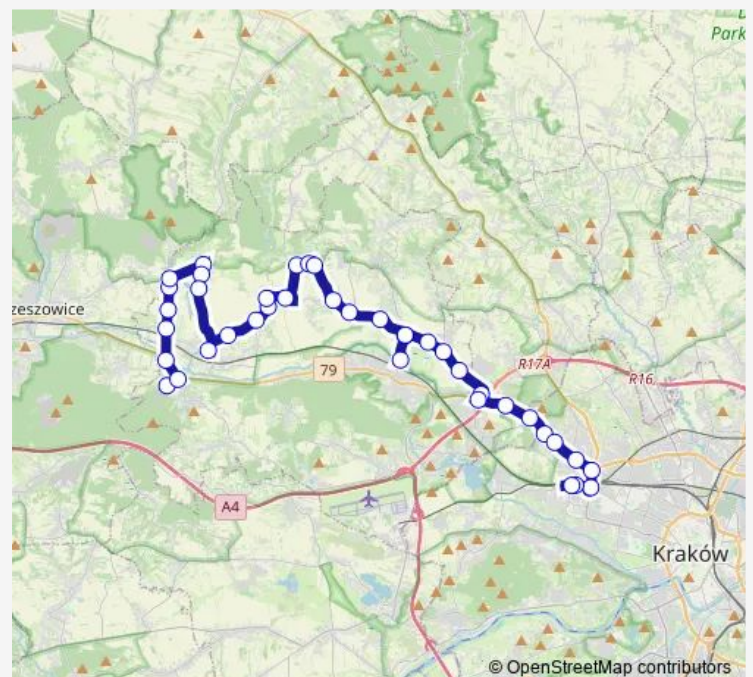

Bus 278

[Go to website](#)

Direction

Rondo Ofiar Katynia — Młynka Pętla

27 stops

[Open route schedule](#)

Rondo Ofiar Katynia

Katowicka

Cmentarz Bronowice (nż)

Pasternik (nż)

Rząska Cmentarz (nż)

Modlniczka Leroy Merlin (nż)

Modlniczka Trzcie (nż)

Brzezie Działki (nż)

Brzezie Narodowe (nż)

Brzezie Kulka (nż)

Bolechowice Zielona Mała (nż)

Więckowice Lipka (nż)

Więckowice Ogrodowa (nż)

Kobylany Kwiatowa

Kobylany Remiza (nż)

Kobylany Dworska (nż)

Brzezinka Zarzecze (nż)

Brzezinka Kościół

Brzezinka Skrzyżowanie

Rudawa Granica (nż)

Rudawa Osiedle (nż)

Route schedule

Rondo Ofiar Katynia — Młynka Pętla

Monday 03:27-04:55

Tuesday 03:27-04:55

Wednesday 03:27-04:55

Thursday 03:27-04:55

Friday 03:27-04:55

Saturday 04:44

Sunday 04:44

Route info

Direction: Rondo Ofiar Katynia

Stops: 27

Trip Duration: 0 hour 36 min

■ 278

BusMaps