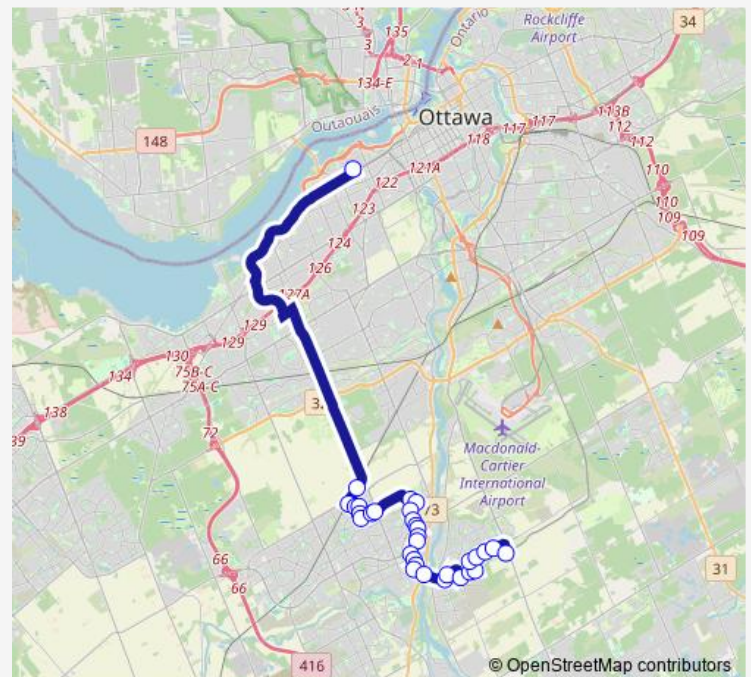

Leikin / Escade

Leikin / Crestway

Cresthaven / Crestway

Cresthaven / Baypointe

Cresthaven / Waterbridge

Cresthaven / Grovehurst

Cresthaven / Fairpark

Cresthaven / Barnstone

### Route schedule

Tunney'S Pasture — Limebank

Monday 14:26-18:25

Tuesday 14:26-18:25

Wednesday 14:26-18:25

Thursday 14:26-18:25

Friday 14:26-18:25

Saturday —

### Route info

Direction: Tunney'S Pasture

Stops: 32

Trip Duration: 0 hour 55 min

278 — Tunney's Pasture - Riverside South/Sud

Strandherd / Prince OF Wales

Riverview

Earl Armstrong / Riverview P&R

## Route info

Direction: Limebank

Stops: 40

Trip Duration: 0 hour 50 min

Longfields / Mountshannon

Mountshannon / Woodford

Mountshannon / Earl Mulligan

Mountshannon / Montana