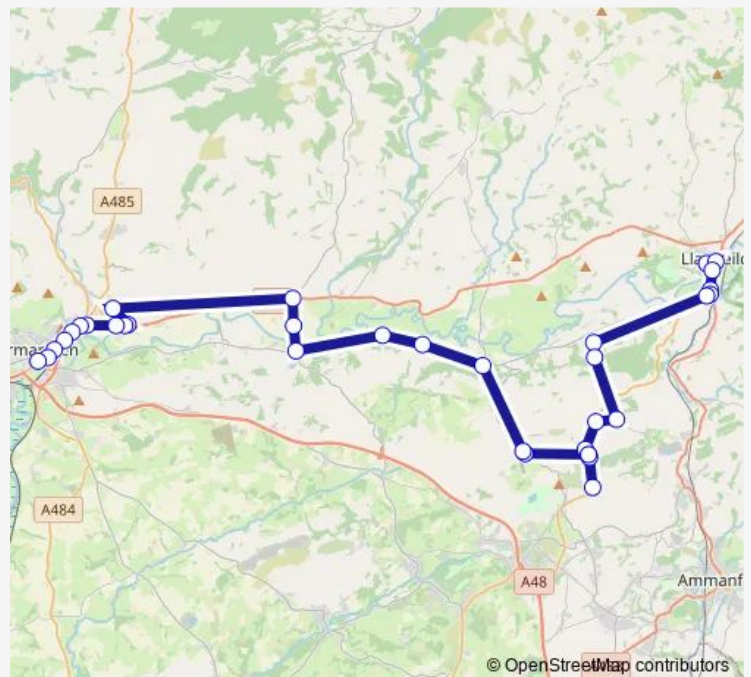

Thursday 09:00

Friday —

Saturday —

Sunday —

Route info

Direction: Athletic Club

Stops: 34

Trip Duration: 1 hour 1 min