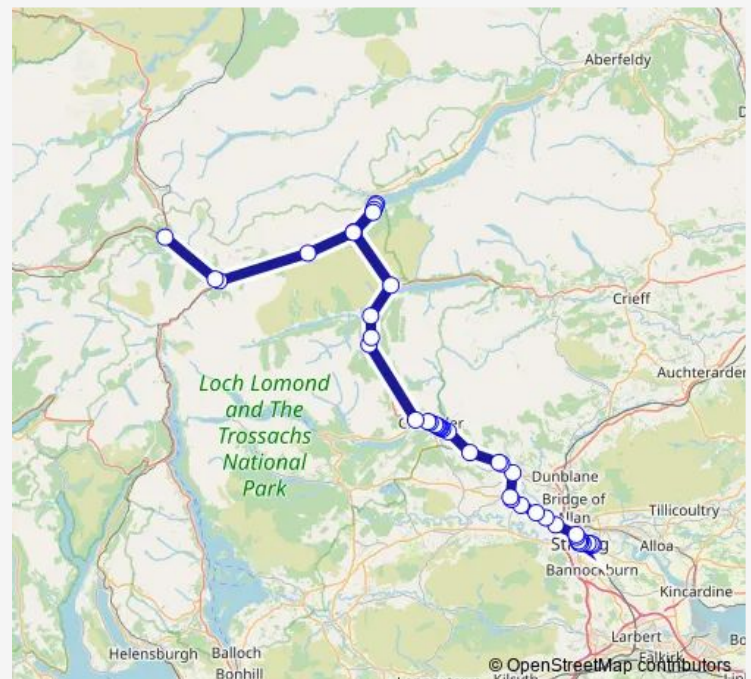

Thursday —

Friday —

Saturday 08:05-16:00

Sunday —

Route info

Direction: Morrisons

Stops: 48

Trip Duration: 1 hour 51 min

■ S60

BusMaps

Cottages

Heather Centre

Tannochbrae Caravan Park

Myrtle Inn

Lagrannoch Crescent

Esher Crescent