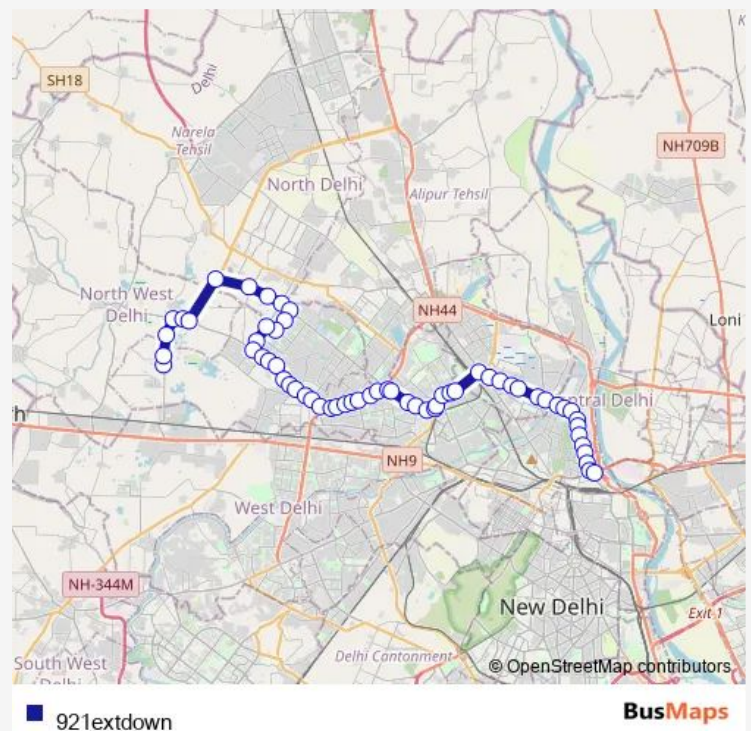

Brahm Shakti Hospital

Buddh Vihar

Krishna Vihar

Route schedule

Mubarak Pur Crossing — Kashmere Gate City bus Terminal

Monday 07:30-16:00

Tuesday 07:30-16:00

Wednesday 07:30-16:00

Thursday 07:30-16:00

Friday 07:30-16:00

Saturday 07:30-16:00

Sunday 07:30-16:00

Route info

Direction: Mubarak Pur Crossing

Stops: 60

Trip Duration: 2 hour 7 min