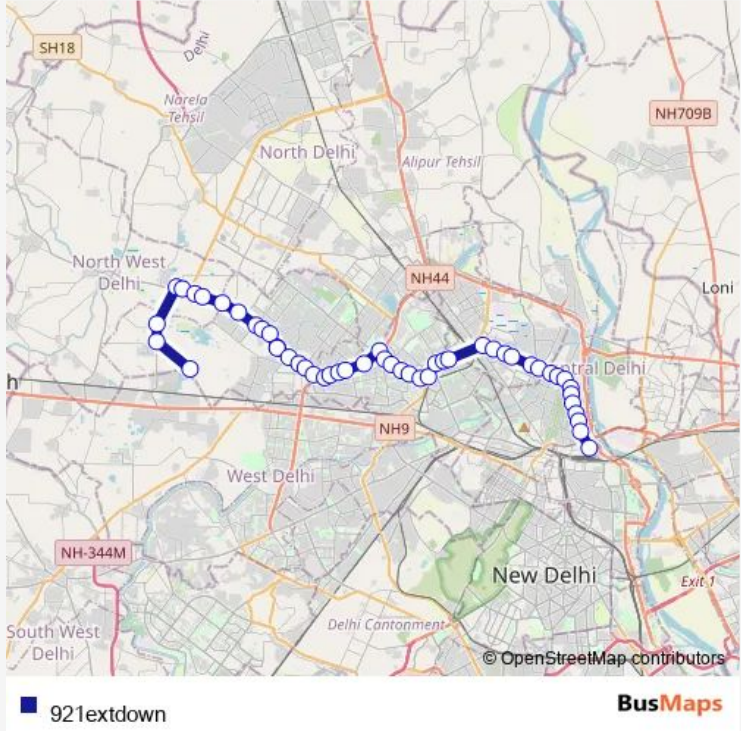

Bus 921extdown

[Go to website](#)

**Direction**  
 Mubarak Pur Dabas — Isbt Kashmere Gate (Lothian Road)  
 49 stops  
[Open route schedule](#)

- Mubarak Pur Dabas
- Rani Khara School / Bhagya Vihar
- Madan Pur Dabas
- Karala Village
- Karala School
- Rama Vihar
- Jain Hospital
- Rajeev Nagar
- Begum Pur (Kanjhawala Road)
- Poothkalan
- Pooth Kalan
- Brahm Shakti Hospital
- Buddh Vihar
- Buddh Vihar
- Mangol Puri Y Block
- Mangol Pur Khurd
- Avantika Xing
- Mangolpur Kalan Village
- Mangol Pur School (Outer Ring Road)
- Rohini Depot Iii
- Puspanjali Enclave Rohini Depot 3

Route schedule  
 Mubarak Pur Dabas — Isbt Kashmere Gate (Lothian Road)

Monday	06:30-19:30
Tuesday	06:30-19:30
Wednesday	06:30-19:30
Thursday	06:30-19:30
Friday	06:30-19:30
Saturday	06:30-19:30
Sunday	06:30-19:30

Route info  
 Direction: Mubarak Pur Dabas  
 Stops: 49  
 Trip Duration: 1 hour 54 min

Kali Mata Mandir

Saraswati Vihar C Block

Madhuban Chowk (Outer Ring Road)

Pitampura JD Block

Vaishali Enclave / Kapil Vihar