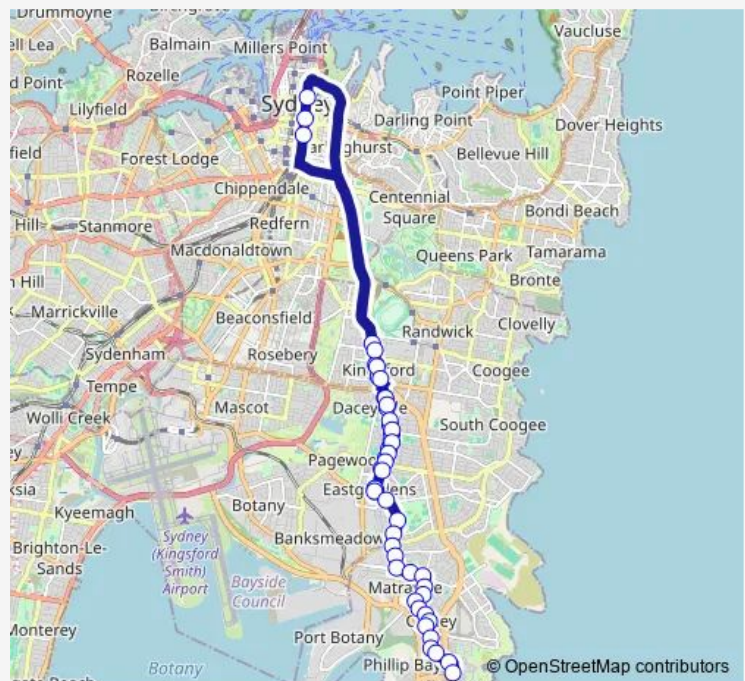

Monday 15:09-18:53

Tuesday 15:09-18:53

Wednesday 15:09-18:53

Thursday 15:09-18:53

Friday 15:09-18:53

Saturday —

Sunday —

Route info

Direction: Westfield Eastgardens, Bunnerong Rd, Stand A

Stops: 48

Trip Duration: 1 hour 23 min

392X — Little Bay to City Museum (Loop Service)

Bunnerong Rd Opp Birdwood Av

Bunnerong Rd At Storey St

Bunnerong Rd At Mason St