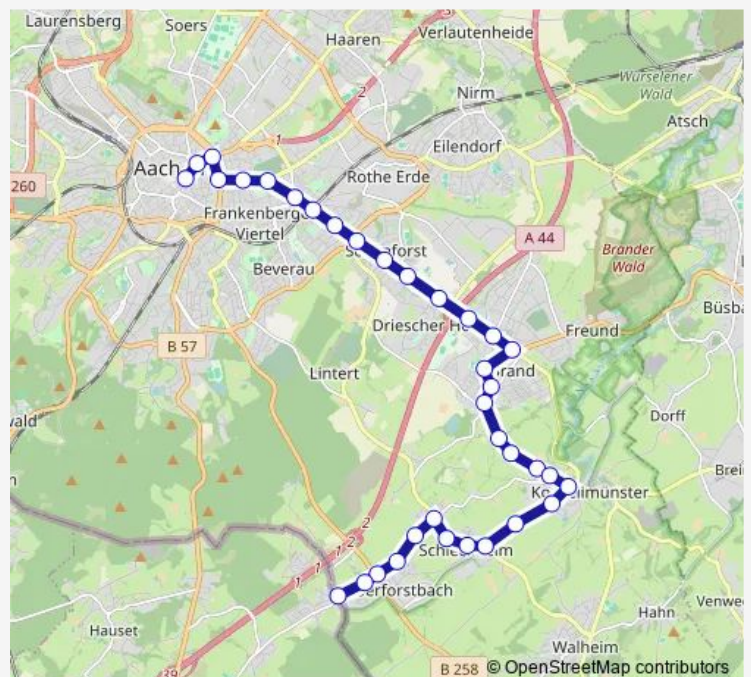

Thursday —

Friday —

Saturday —

Sunday 15:53-17:53

Route info

Direction: Aachen, Eisenbrunnen

Stops: 35

Trip Duration: 0 hour 49 min

Aachen, Lichtenbusch Erlenpütz

Aachen, Lichtenbusch

Direction

Aachen, Brand — Aachen, Elisenbrunnen

16 stops

[Open route schedule](#)

Aachen, Brand

Aachen, Brand Ringstraße