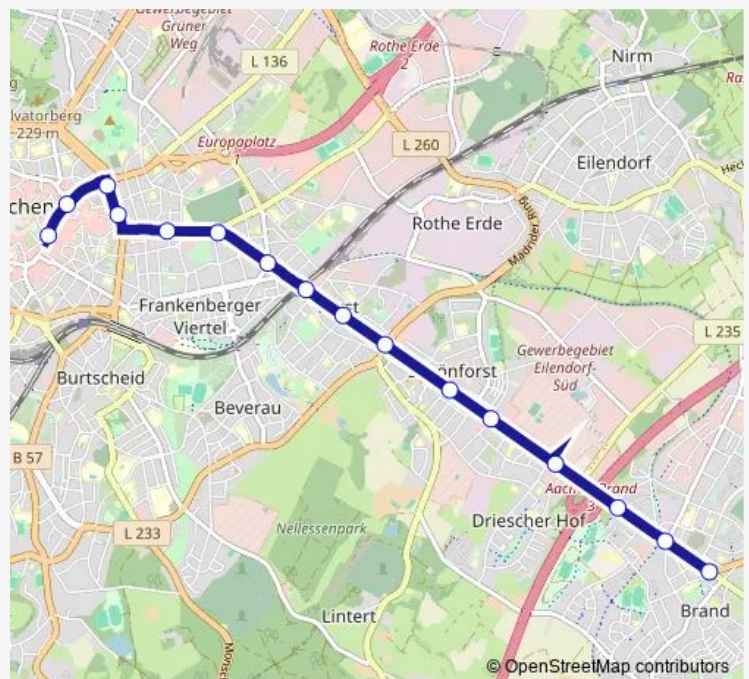

School and Public Service Bus 55E zusätzliche Einsatzwagen an Schultagen

[Go to website](#)

Direction

Aachen, Brand — Aachen, Elisenbrunnen

16 stops

[Open route schedule](#)

- Aachen, Brand
- Aachen, Brand Ringstraße
- Aachen, Brand Eckenerstraße
- Aachen, Königsberger Straße (Polizeipräsidium)
- Aachen, Trierer Platz
- Aachen, Schönforst
- Aachen, Adenauerallee
- Aachen, Zeppelinstraße
- Aachen, Bahnhof Rothe Erde (Bus)
- Aachen, Elsassstraße
- Aachen, Josefskirche (Justizzentrum)
- Aachen, Scheibenstraße
- Aachen, Kaiserplatz
- Aachen, Hansemannplatz
- Aachen, Bushof
- Aachen, Elisenbrunnen

Route schedule

Aachen, Brand — Aachen, Elisenbrunnen

Monday	—
Tuesday	—
Wednesday	—
Thursday	—
Friday	—
Saturday	15:52
Sunday	—

Route info

Direction: Aachen, Brand

Stops: 16

Trip Duration: 0 hour 27 min

■ 55E — zusätzliche Einsatzwagen an Schultagen

55E School and Public Service Bus time schedules and route maps are available in an offline PDF at busmaps.com. Use the busmaps.com website to see live bus times, train schedule or subway schedule, and step-by-step directions for all public transit in Aachen