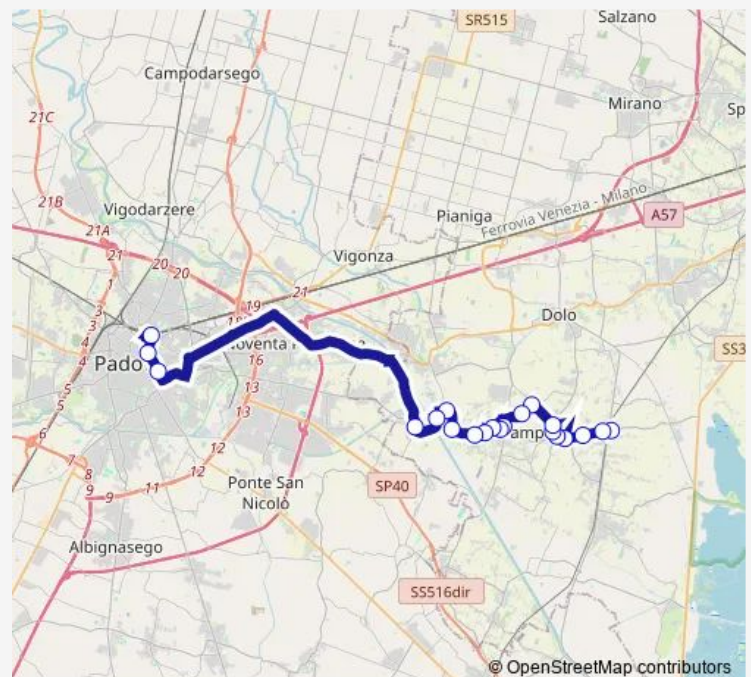

Stazione Padova

Route schedule

Calcroci Chiesa — Stazione Padova

Monday 06:36-06:40

Tuesday 06:36-06:40

Wednesday 06:36-06:40

Thursday 06:36-06:40

Friday 06:36-06:40

Saturday 06:36-06:40

Sunday —

Route info

Direction: Calcroci Chiesa

Stops: 21

Trip Duration: 0 hour 47 min

Direction

Stazione Padova — Calcroci Chiesa

22 stops

[Open route schedule](#)

Stazione Padova

Padova Gozzi

Padova Ospedale

Vigonovo

Vigonovo De Gasperi

Galta Argine Sinistro

Wednesday 19:35

Thursday 19:35

Friday 19:35

Saturday —

Sunday —

Route info

Direction: Stazione Padova

Stops: 19