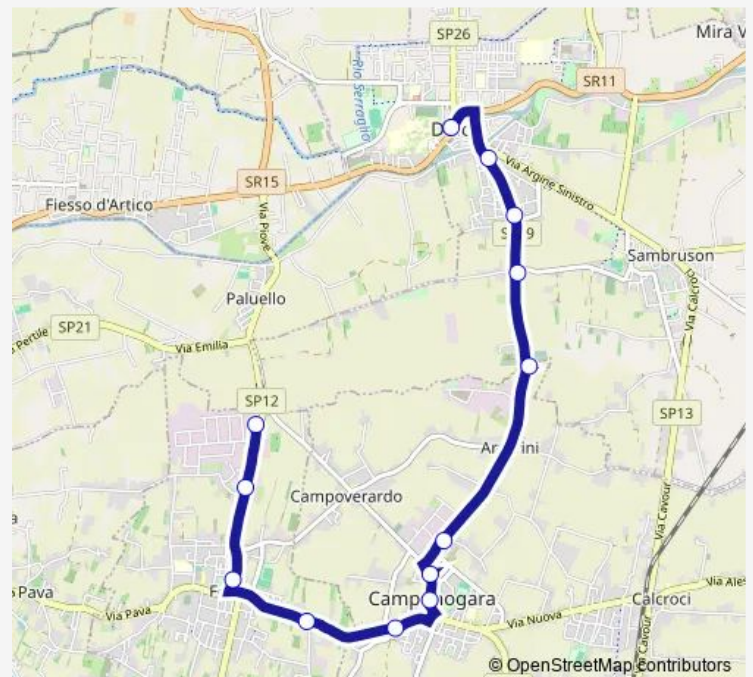

Bus 55E Dolo Centro - Fosso'

[Go to website](#)

Direction

Dolo Centro — Fosso'

11 stops

[Open route schedule](#)

Dolo Centro

Dolo Guardiania

Fosso'

Route schedule

Dolo Centro — Fosso'

Monday	—
Tuesday	—
Wednesday	—
Thursday	—
Friday	—
Saturday	11:30
Sunday	—

Route info

Direction: Dolo Centro

Stops: 11

Trip Duration: 0 hour 10 min

55E — Dolo Centro - Fosso'

Direction

Fosso' Zona Industriale — Dolo Centro

13 stops

[Open route schedule](#)

Fosso' Zona Industriale

Fosso' Favalli

Fosso'

Dolo Guardiania

Dolo Centro

Route schedule

Fosso' Zona Industriale — Dolo Centro

Monday	06:55
Tuesday	06:55
Wednesday	06:55
Thursday	06:55
Friday	06:55
Saturday	—
Sunday	—

Route info

Direction: Fosso' Zona Industriale