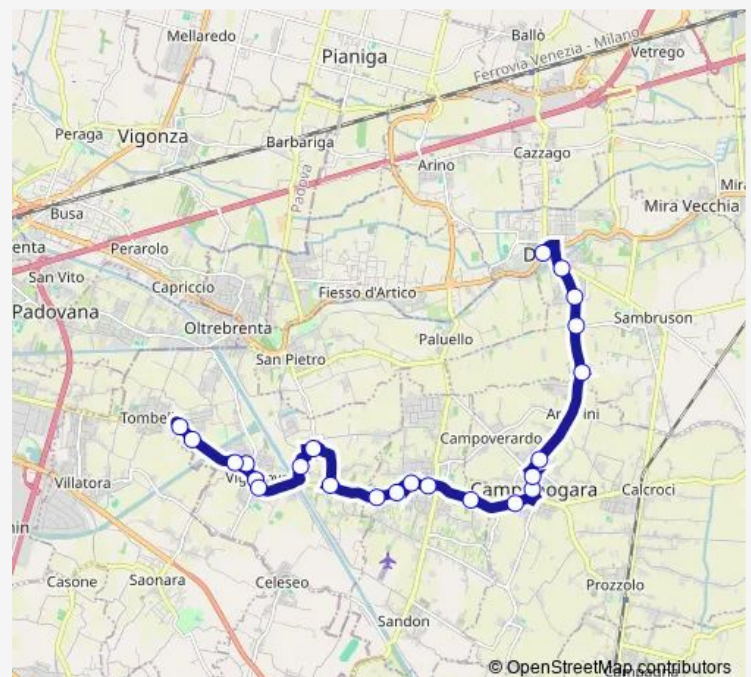

### Direction

Vigonovo 1 Maggio — Dolo Centro

23 stops

[Open route schedule](#)

- Vigonovo 1 Maggio
- Tombelle Tombelle
- Vigonovo Galilei
- Vigonovo Mazzini
- Vigonovo
- Vigonovo De Gasperi
- Galta Argine Sinistro
- Galta Battisti
- Galta Trieste
- Fosso' Redipuglia
- Fosso' Arzaroni
- Fosso' Roncaglia
- Fosso' Provinciale 17
- Fosso' Verdi
- Camponogara Premaore
- Camponogara
- Camponogara Arzerini
- Camponogara Artigiani
- Camponogara Industria
- Dolo Alture
- Dolo Presicci

### Route schedule

Vigonovo 1 Maggio — Dolo Centro

Monday	07:05
Tuesday	07:05
Wednesday	07:05
Thursday	07:05
Friday	07:05
Saturday	—
Sunday	—

### Route info

Direction: Vigonovo 1 Maggio

Stops: 23

Trip Duration: 0 hour 25 min

55e — Vigonovo 1 Maggio - Dolo Centro

Dolo Guardiania

Dolo Centro

55e Bus time schedules and route maps are available in an offline PDF at [busmaps.com](https://busmaps.com). Use the [busmaps.com](https://busmaps.com) website to see live bus times, train schedule or subway schedule, and step-by-step directions for all public transit in Vigonovo