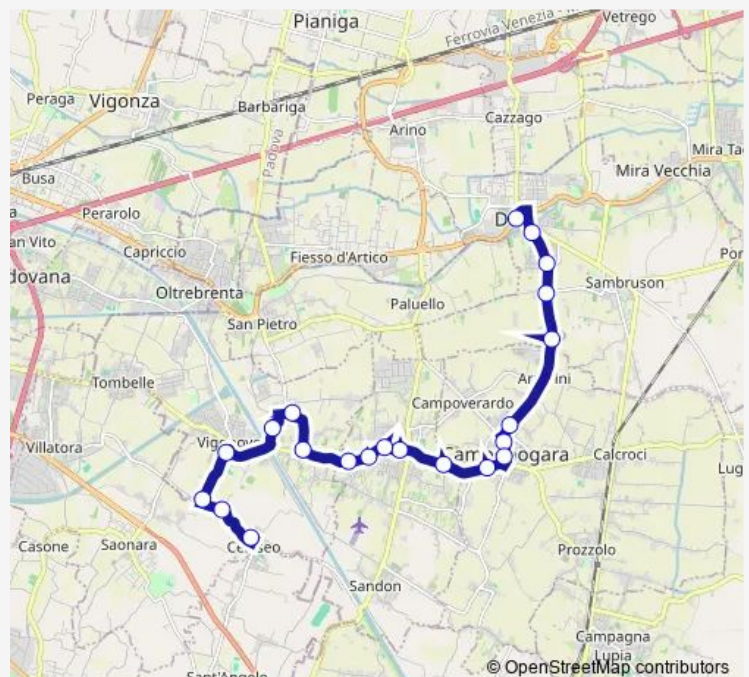

Vigonovo Roma

### Route schedule

Dolo Centro — Matteotti Celesio

Monday 13:55

Tuesday 13:55

Wednesday 13:55

Thursday 13:55

Friday 13:55

Saturday 13:55

### Route info

Direction: Dolo Centro

Stops: 22

Trip Duration: 0 hour 22 min

55E — Dolo Centro - Matteotti Celesio

## Direction

Matteotti Celesio — Dolo Centro

21 stops

[Open route schedule](#)

Matteotti Celesio

Vigonovo Roma

Roma Villamora

Vigonovo De Gasperi