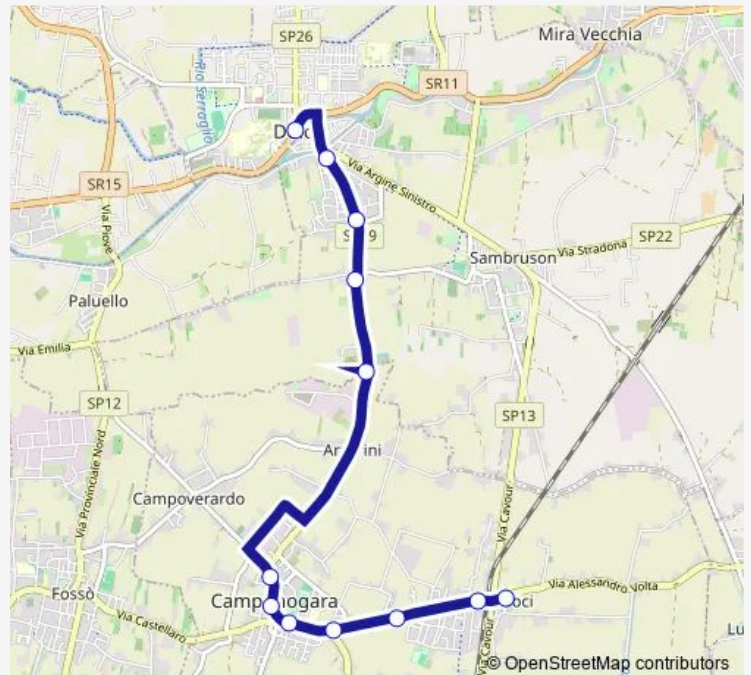

Direction

Dolo Centro — Calcroci Chiesa

12 stops

[Open route schedule](#)

Dolo Centro

Dolo Guardiania

Dolo Presicci

Dolo Altare

Route schedule

Dolo Centro — Calcroci Chiesa

Monday	06:23-07:17
Tuesday	06:23-07:17
Wednesday	06:23-07:17
Thursday	06:23-07:17
Friday	06:23-07:17
Saturday	06:23-07:17
Sunday	—

Route info

Direction: Dolo Centro

Stops: 12

Trip Duration: 0 hour 10 min

55e — Dolo Centro - Calcroci Chiesa

Direction

Calcroci Chiesa — Dolo Centro

13 stops

[Open route schedule](#)

Calcroci Chiesa

Dolo Alture

Dolo Presicci

Dolo Guardiania

Dolo Centro

Route schedule

Calcroci Chiesa — Dolo Centro

Monday	15:22
Tuesday	15:22
Wednesday	15:22
Thursday	15:22
Friday	15:22
Saturday	15:22
Sunday	—

Route info