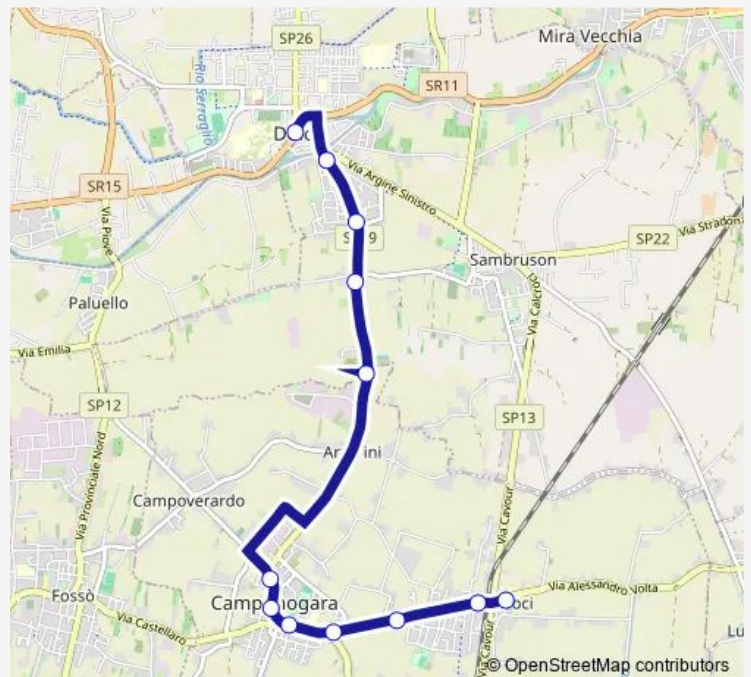

**Direction**

Dolo Centro — Calcroci Chiesa

12 stops

[Open route schedule](#)

Dolo Centro

Dolo Guardiania

Dolo Presicci

Dolo Altare

Route schedule

Dolo Centro — Calcroci Chiesa

Monday 06:23-07:17

Tuesday 06:23-07:17

Wednesday 06:23-07:17

Thursday 06:23-07:17

Friday 06:23-07:17

Saturday 06:23-07:17

Sunday —

Route info

Direction: Dolo Centro

Stops: 12

Trip Duration: 0 hour 10 min

55E — Dolo Centro - Calcroci Chiesa

## Route schedule

Calcroci Chiesa — Dolo Centro

Monday	15:22
Tuesday	15:22
Wednesday	15:22
Thursday	15:22
Friday	15:22
Saturday	15:22
Sunday	—