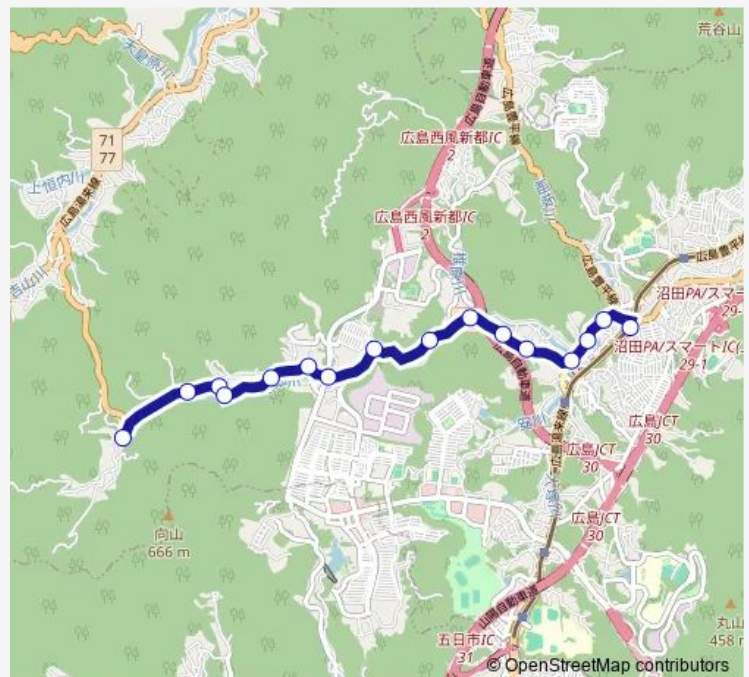

Bus 上奥畑→伴学校前→大原駅

[Go to website](#)

Direction

上奥畑 — 大原駅

16 stops

[Open route schedule](#)

上奥畑

奥畑

幟城上

幟城下

奥畑中

和楽荘

奥畑下

大曲り

瀬戸上

瀬戸下

三城田上

三城田中

伴農協前

伴学校

沼田営業所

大原駅

Route schedule

上奥畑 — 大原駅

Monday 07:22-08:51

Tuesday 07:22-08:51

Wednesday 07:22-08:51

Thursday 07:22-08:51

Friday 07:22-08:51

Saturday 07:16-08:41

Sunday 07:16-08:41

Route info

Direction: 上奥畑

Stops: 16

Trip Duration: 0 hour 20 min

■ 上奥畑→伴学校前→大原駅