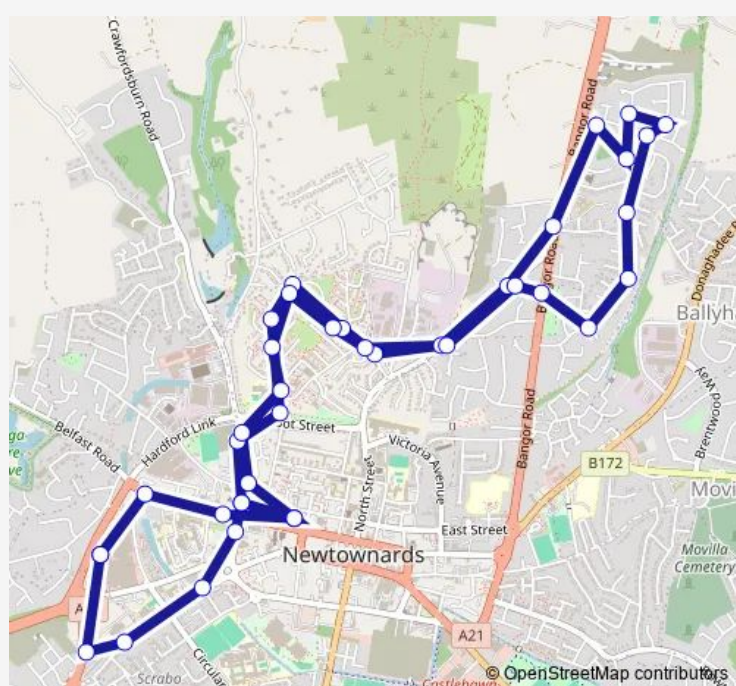

Beverly Avenue

Beverly Walk

Beverly Mews

Route schedule

Ards Shopping Centre — Ards Shopping Centre

Monday 09:30-17:40

Tuesday 09:30-17:40

Wednesday 09:30-17:40

Thursday 09:30-17:40

Friday 09:30-17:40

Saturday 08:40-16:30

Sunday —

Route info

Direction: Ards Shopping Centre

Stops: 39

Trip Duration: 0 hour 30 min

Hospital

Strangford Arms

Ards Shopping Centre

Direction

Beverly Hieghts — Ards Shopping Centre

17 stops

[Open route schedule](#)

Beverly Hieghts

Route schedule

Beverly Hieghts — Ards Shopping Centre

Monday 07:35-08:50

Tuesday 07:35-08:50

Wednesday 07:35-08:50

Thursday 07:35-08:50

Friday 07:35-08:50

Saturday —