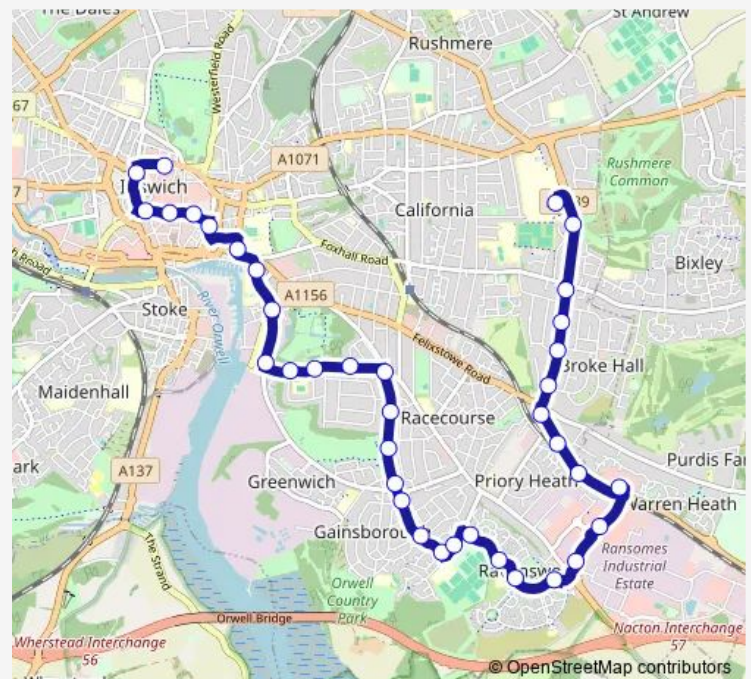

### Route schedule

Tower Ramparts Bus Station — Ipswich Hospital

Monday 05:50-22:40

Tuesday 05:50-22:40

Wednesday 05:50-22:40

Thursday 05:50-22:40

Friday 05:50-22:40

Saturday 05:50-22:40

### Route info

Direction: Tower Ramparts Bus Station

Stops: 37

Trip Duration: 0 hour 35 min

2|Greenwich Greyhound

BusMaps

Busway

Demoiselle Crescent

## Route schedule

Ipswich Hospital — Tower Ramparts Bus Station

Monday 06:24-23:10

---

Tuesday 06:24-23:10

---

Wednesday 06:24-23:10

---

## Route info

Direction: Ipswich Hospital

Stops: 36

Trip Duration: 0 hour 34 min

Beech Grove

Shopping Parade

Oulton Road

Toller Road