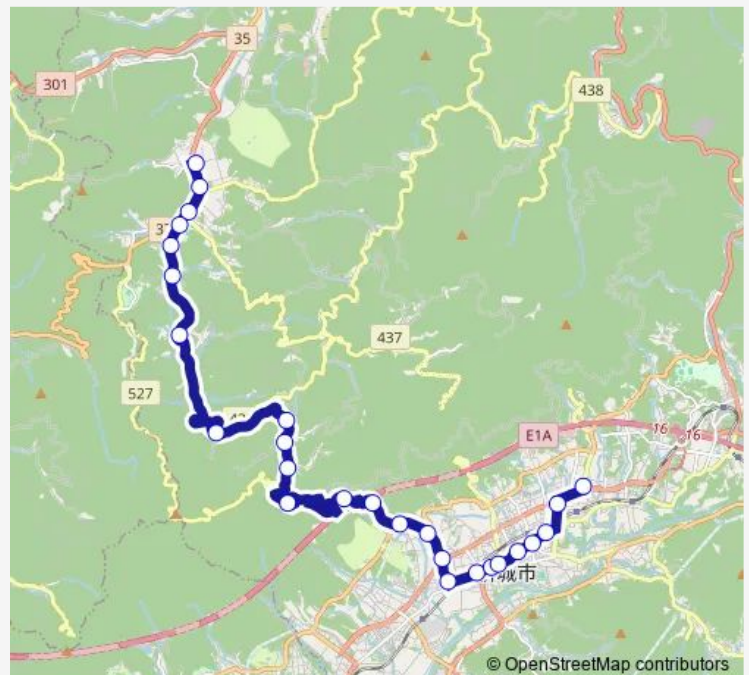

Thursday 15:44-19:30

Friday 15:44-19:30

Saturday 17:23

Sunday 17:23

Route info

Direction: 新城富永

Stops: 27

Trip Duration: 0 hour 44 min