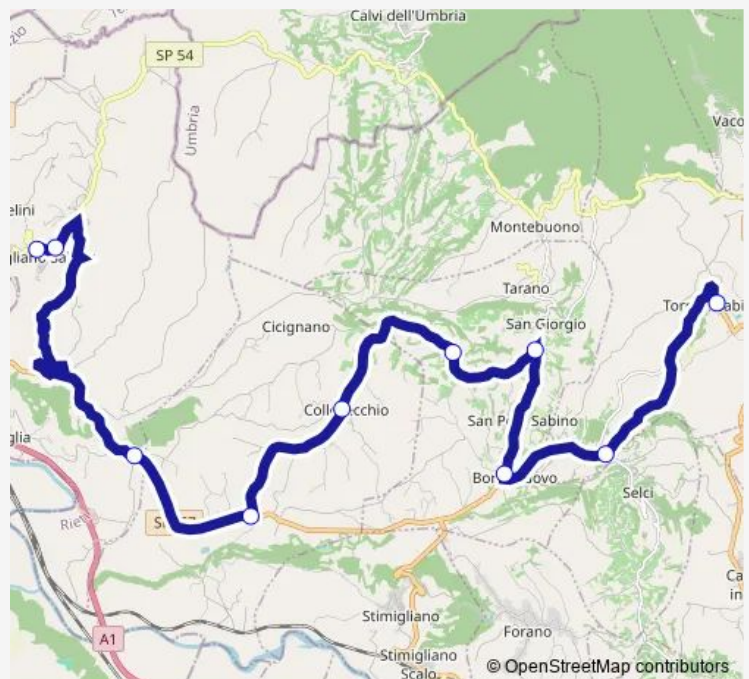

Tarano | Borgonuovo # f2392

Torri | Via Sabina Via Collemannaro # f10450

Torri | Porta Ternana # f10453

**Route schedule**

Magliano S. | Via Corinti Fiore Via Roma # f2284 — Torri | Porta Ternana # f10453

Monday 13:50

Tuesday 13:50

Wednesday 13:50

Thursday 13:50

Friday 13:50

Saturday —

Sunday —

**Route info**

Direction: Magliano S. | Via Corinti Fiore Via Roma # f2284

Stops: 10

Trip Duration: 0 hour 49 min

Magliano Sabina - Torri in Sabina # Pm222a

Bus time schedules and route maps are available in an offline PDF at [busmaps.com](https://busmaps.com). Use the [busmaps.com](https://busmaps.com) website to see live bus times, train schedule or subway schedule, and step-by-step directions for all public transit in Colavecchio