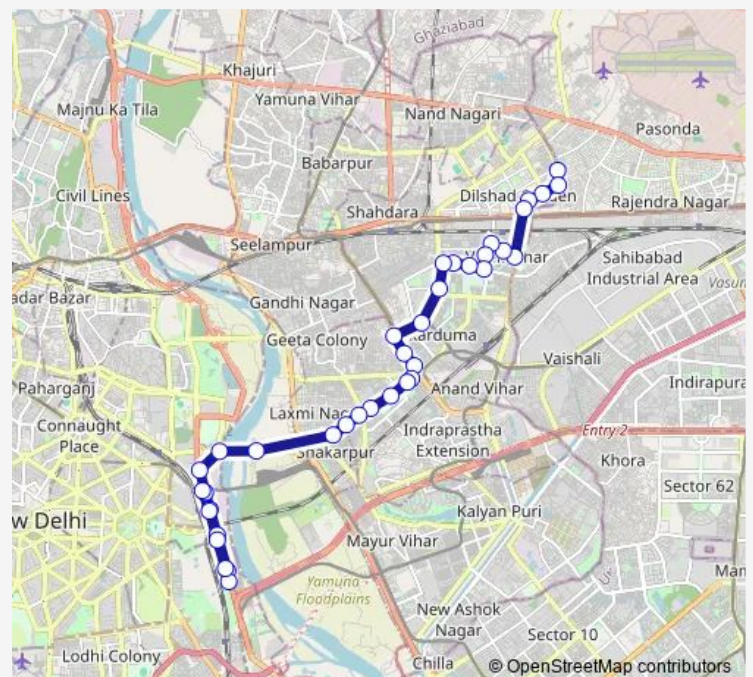

Karkardooma Xing

New Rajdhani Enclave

Preet Vihar

Route schedule

New Seema Puri Depot Cluster — Indraprastha Cluster Depot

Monday 19:35-23:50

Tuesday 19:35-23:50

Wednesday 19:35-23:50

Thursday 19:35-23:50

Friday 19:35-23:50

Saturday 19:35-23:50

Sunday 19:35-23:50

Route info

Direction: New Seema Puri Depot Cluster

Stops: 37

Trip Duration: 1 hour 12 min