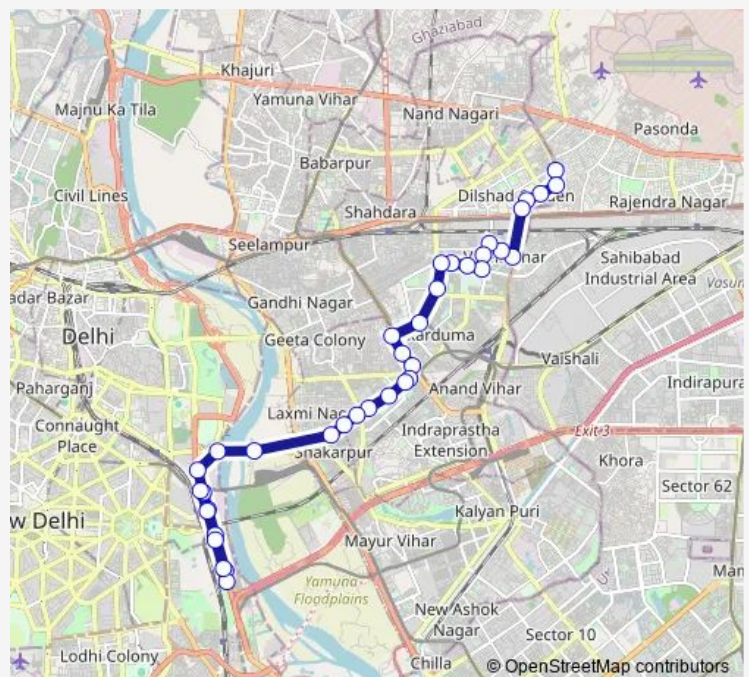

Karkardooma Xing

New Rajdhani Enclave

Preet Vihar

Route schedule

New Seema Puri Depot Cluster — Indraprastha Cluster Depot

Monday 19:35-23:50

Tuesday 19:35-23:50

Wednesday 19:35-23:50

Thursday 19:35-23:50

Friday 19:35-23:50

Saturday 19:35-23:50

Sunday 19:35-23:50

Route info

Direction: New Seema Puri Depot Cluster

Stops: 37

Trip Duration: 1 hour 12 min