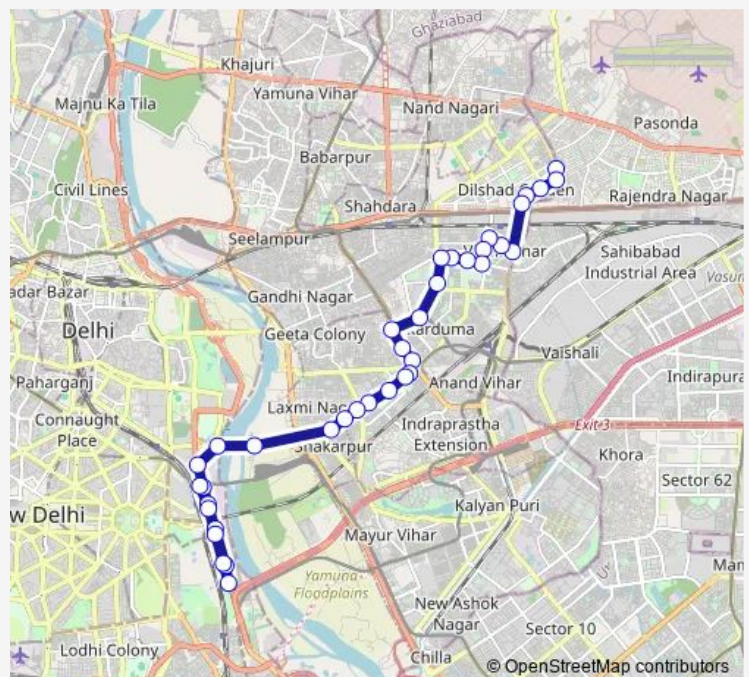

Karkardooma Xing

New Rajdhani Enclave

Preet Vihar

Route schedule

New Seema Puri Depot Cluster — Indraprastha Cluster Depot

Monday 19:35-23:50

Tuesday 19:35-23:50

Wednesday 19:35-23:50

Thursday 19:35-23:50

Friday 19:35-23:50

Saturday 19:35-23:50

Sunday 19:35-23:50

Route info

Direction: New Seema Puri Depot Cluster

Stops: 37

Trip Duration: 1 hour 13 min