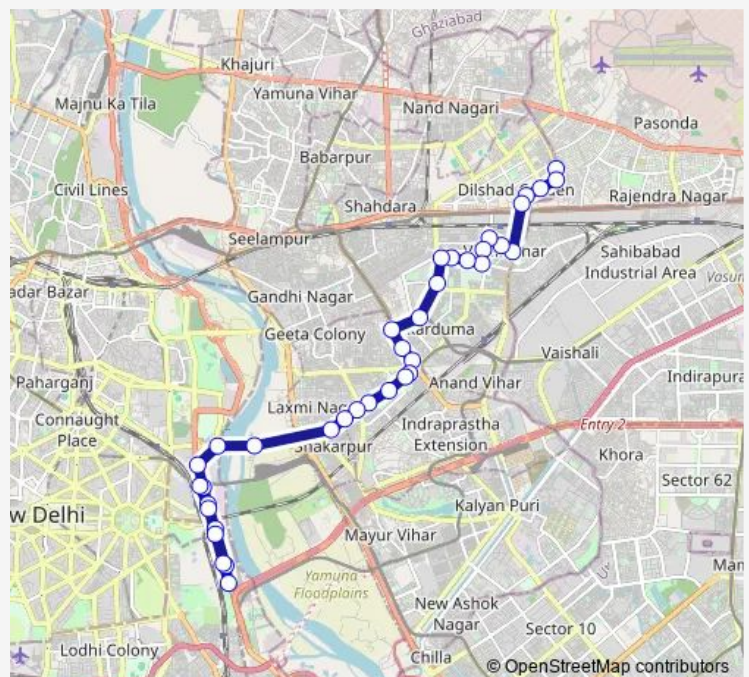

Karkardooma Xing

New Rajdhani Enclave

Preet Vihar

Route schedule

New Seema Puri Depot Cluster — Indraprastha Cluster Depot

Monday 19:35-23:50

Tuesday 19:35-23:50

Wednesday 19:35-23:50

Thursday 19:35-23:50

Friday 19:35-23:50

Saturday 19:35-23:50

Sunday 19:35-23:50

Route info

Direction: New Seema Puri Depot Cluster

Stops: 37

Trip Duration: 1 hour 13 min