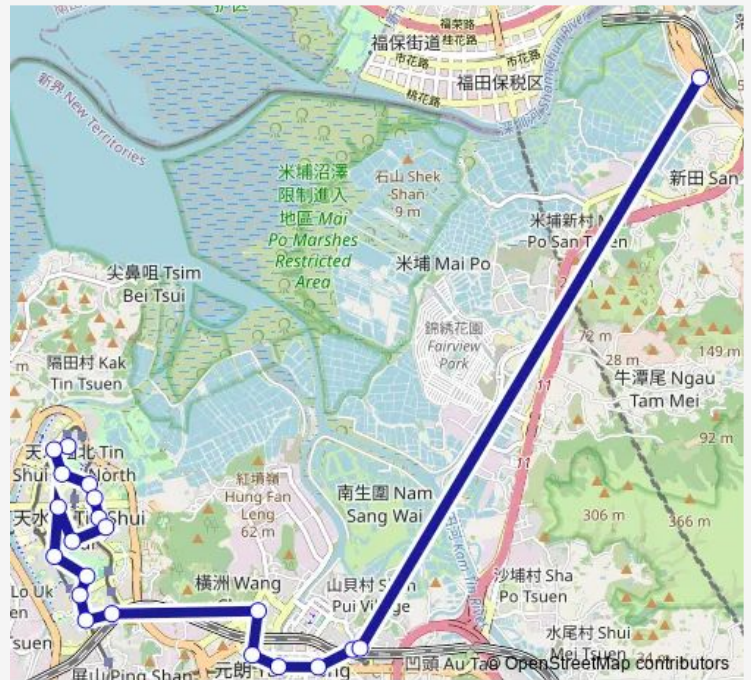

**Route schedule**

TIN SHIU WAI NORTH (GRANDEUR TERRACE)  
 MINIBUS TERMINUS — LOK MA CHAU CONTROL POINT

Monday	03:40-02:40 <sup>+1</sup>
Tuesday	03:40-02:40 <sup>+1</sup>
Wednesday	03:40-02:40 <sup>+1</sup>
Thursday	03:40-02:40 <sup>+1</sup>
Friday	03:40-02:40 <sup>+1</sup>
Saturday	03:40-02:40 <sup>+1</sup>
Sunday	03:40-02:40 <sup>+1</sup>

**Route info**

Direction: TIN SHIU WAI NORTH (GRANDEUR TERRACE) MINIBUS TERMINUS

Stops: 20

Trip Duration: 0 hour 49 min

79S — TIN Shui WAI (Grandeur Terrace) - LOK MA Chau Control Point **BusMaps**

TIN YIU ROAD NEAR YIU MAN HOUSE BUS STOP|TIN  
YIU ROAD, NEAR YIU MAN HOUSE, TIN YIU ES-  
TATE|TIN YIU ROAD, OUTSIDE YIU MAN HOUSE

## Route info

Direction: LOK MA CHAU CONTROL POINT

Stops: 21

Trip Duration: 0 hour 49 min

TIN KWAI ROAD, NEAR CHING WAN HOUSE, TIN  
CHING ESTATE

TIN SAU ROAD, NEAR NANG FU HOUSE, TIN FU  
COURT

TIN SHUI ROAD, NEAR TIIN CHAK ESTATE|TIN SHUI  
ROAD, NEAR TIN CHAK ESTATE