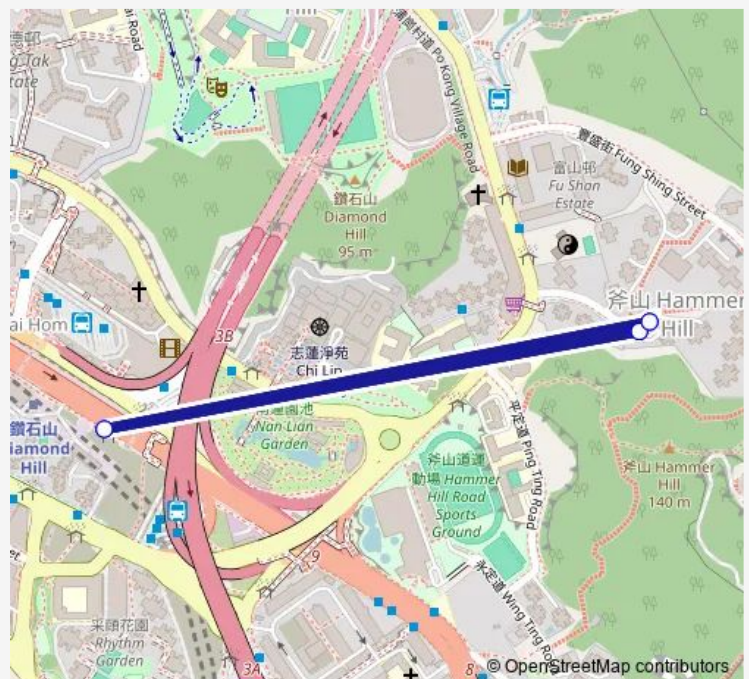

Bus 79s King Tung Street - Lung Cheung Road (Diamond Hill Station) (Circular) (Supplementary Service Route)

[Go to website](#)

Direction

King Tung Street, Kingsford Terrace — King Tung Street, Kingsford Terrace

3 stops

[Open route schedule](#)

King Tung Street, Kingsford Terrace

Lung Cheung Road, Near NAN Lian Garden|Lung Cheung Road, Opposite Plaza Hollywood|Lung Cheung Road, Near NAN Lian Garden

King Tung Street, Kingsford Terrace

Route schedule

King Tung Street, Kingsford Terrace — King Tung Street, Kingsford Terrace

Monday	07:00
Tuesday	07:00
Wednesday	07:00
Thursday	07:00
Friday	07:00
Saturday	—
Sunday	—

Route info

Direction: King Tung Street, Kingsford Terrace

Stops: 3

Trip Duration: 0 hour 8 min

79s Bus time schedules and route maps are available in an offline PDF at busmaps.com. Use the busmaps.com website to see live bus times, train schedule or subway schedule, and step-by-step directions for all public transit in Kingsford Terrace