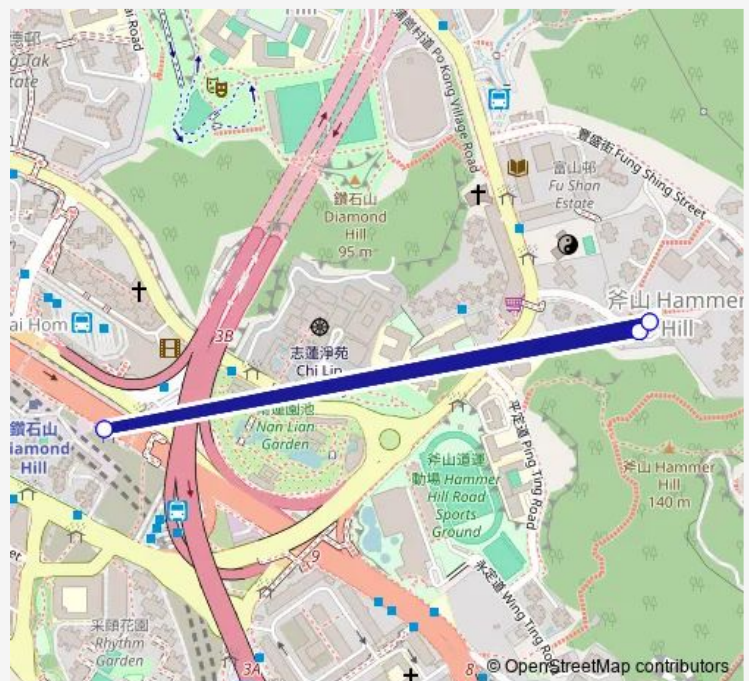

Bus 79S King Tung Street - Lung Cheung Road (Diamond Hill Station) (Circular) (Supplementary Service Route)

[Go to website](#)

Direction

KING TUNG STREET, KINGSFORD TERRACE — KING TUNG STREET, KINGSFORD TERRACE

3 stops

[Open route schedule](#)

KING TUNG STREET, KINGSFORD TERRACE

LUNG CHEUNG ROAD, NEAR NAN LIAN GARDEN|LUNG CHEUNG ROAD, OPPOSITE PLAZA HOLLYWOOD|LUNG CHEUNG ROAD, NEAR NAN LIAN GARDEN

KING TUNG STREET, KINGSFORD TERRACE

Route schedule

KING TUNG STREET, KINGSFORD TERRACE — KING TUNG STREET, KINGSFORD TERRACE

Monday	07:00
Tuesday	07:00
Wednesday	07:00
Thursday	07:00
Friday	07:00
Saturday	—
Sunday	—

Route info

Direction: KING TUNG STREET, KINGSFORD TERRACE

Stops: 3

Trip Duration: 0 hour 8 min

■ 79S — King Tung Street - Lung Cheung Road (Diamond Hill Station) (Circular) (Supplementary Service Route)

79S Bus time schedules and route maps are available in an offline PDF at busmaps.com. Use the busmaps.com website to see live bus times, train schedule or subway schedule, and step-by-step directions for all public transit in Kingsford Terrace