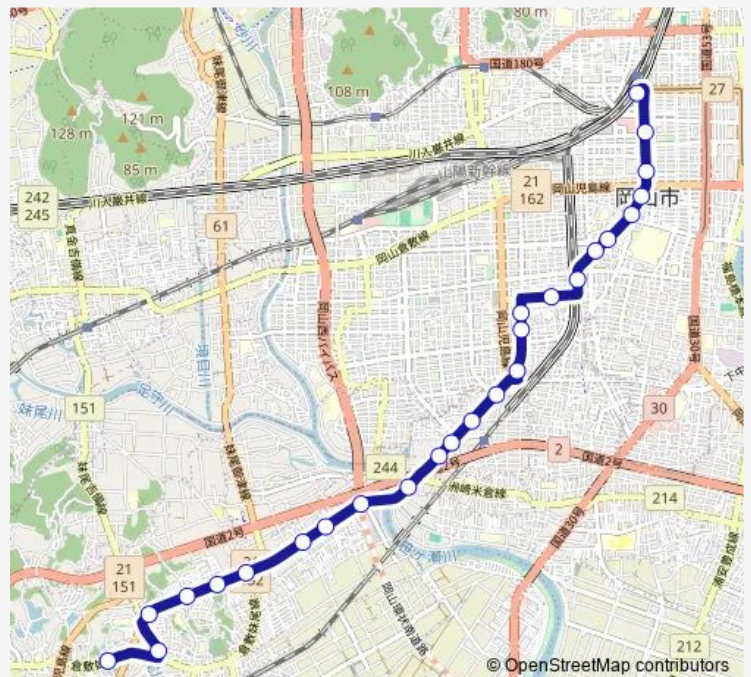

荒田

Route schedule

岡山駅 — 火の見

Monday 07:08-17:28

Tuesday 07:08-17:28

Wednesday 07:08-17:28

Thursday 07:08-17:28

Friday 07:08-17:28

Saturday 18:48

Sunday 18:48

Route info

Direction: 岡山駅

Stops: 26

Trip Duration: 0 hour 30 min

火の見線

荒田西

和田

汗入

せのお病院前

火の見

Direction

火の見 — 岡山駅

26 stops

[Open route schedule](#)

Saturday 18:45-19:30

Sunday 18:45-19:30

Route info

Direction: 火の見

Stops: 26

Trip Duration: 0 hour 42 min

火の見線 Bus time schedules and route maps are available in an offline PDF at busmaps.com. Use the busmaps.com website to see live bus times, train schedule or subway schedule, and step-by-step directions for all public transit in Okayama