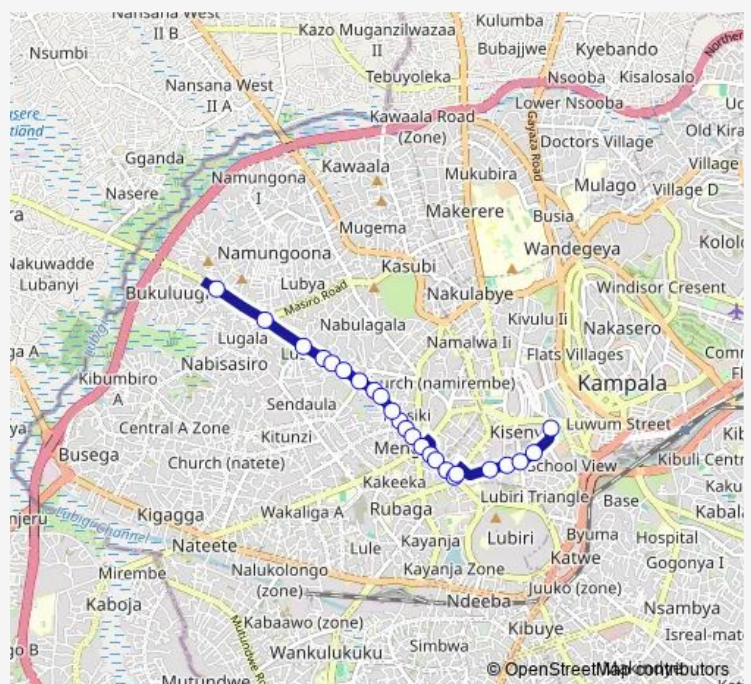

### Route schedule

Cleanex Fuel Station Masanafu — Kysenyi Bus Terminal (Kafumbe Mukasa Rd)

Monday 06:30-19:00

Tuesday 06:30-19:00

Wednesday 06:30-19:00

Thursday 06:30-19:00

Friday 06:30-19:00

Saturday 06:30-19:00

### Route info

Direction: Cleanex Fuel Station Masanafu

Stops: 24

Trip Duration: 0 hour 30 min

KA094 — Kisenyi-Masanafu

Kisenyi Health Center

Dahabismil Forex Bureau (Kisenyi)

Kisenyi Bus Terminal (Kafumbe Mukasa Rd)