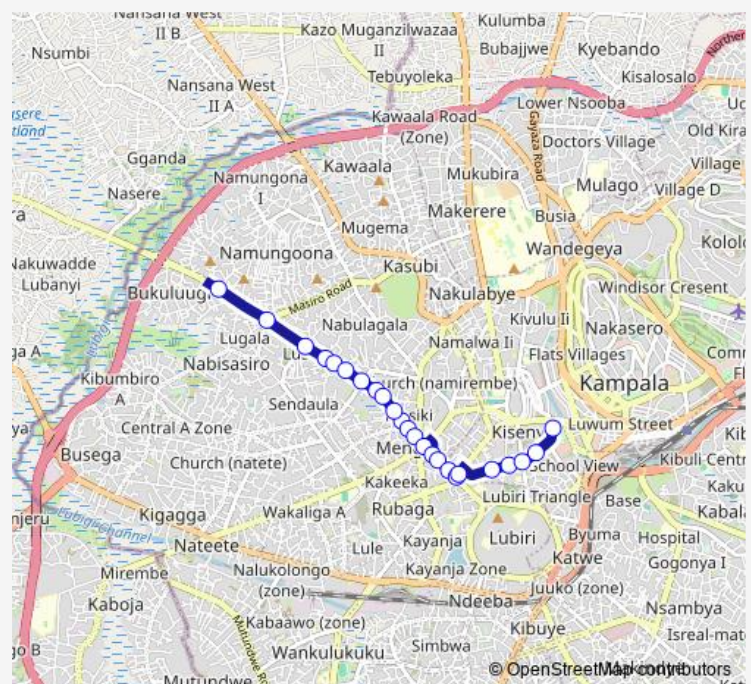

Super Oil (Rubaga Rd)

Butikiro Rd (Mengo)

Hass Petrol Station (Butikiro Rd)

Route schedule

Cleanex Fuel Station Masanafu — Kysenyi Bus Terminal (Kafumbe Mukasa Rd)

Monday 06:30-19:00

Tuesday 06:30-19:00

Wednesday 06:30-19:00

Thursday 06:30-19:00

Friday 06:30-19:00

Saturday 06:30-19:00

Sunday 06:30-19:00

Route info

Direction: Cleanex Fuel Station Masanafu

Stops: 24

Trip Duration: 0 hour 30 min