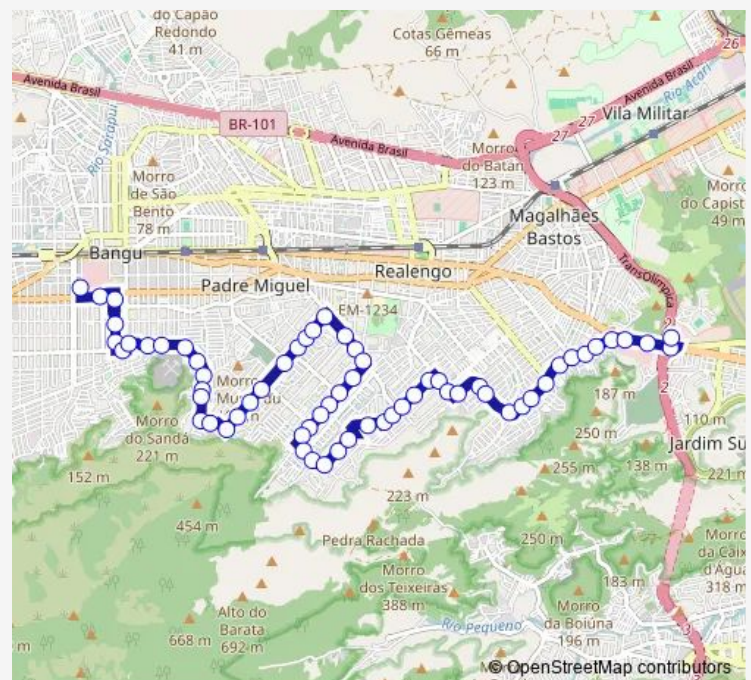

Barcelos

Macaparaná

Piritiba

Carauri

Murundu

Route schedule

Ponto Final: Bangu : Bangu Shopping (Rua dos Açudes) —
Terminal Sulacap : Plataforma B (Ônibus Convencionais)

Monday 00:00

Tuesday 00:00

Wednesday 00:00

Thursday 00:00

Friday 00:00

Saturday —

Sunday —

Route info

Direction: Ponto Final: Bangu : Bangu Shopping (Rua dos Açudes)

Stops: 63

Trip Duration: 0 hour 42 min

SP801 — Bangu - Terminal Sulacap

Vila Nova

Japeju

Tocariba

Limites

Luísa Barata

Friday 00:00

Saturday —

Sunday —

Route info

Direction: Terminal Sulacap : Plataforma B (Ônibus Convencionais)

Stops: 62

Trip Duration: 0 hour 50 min

Açu