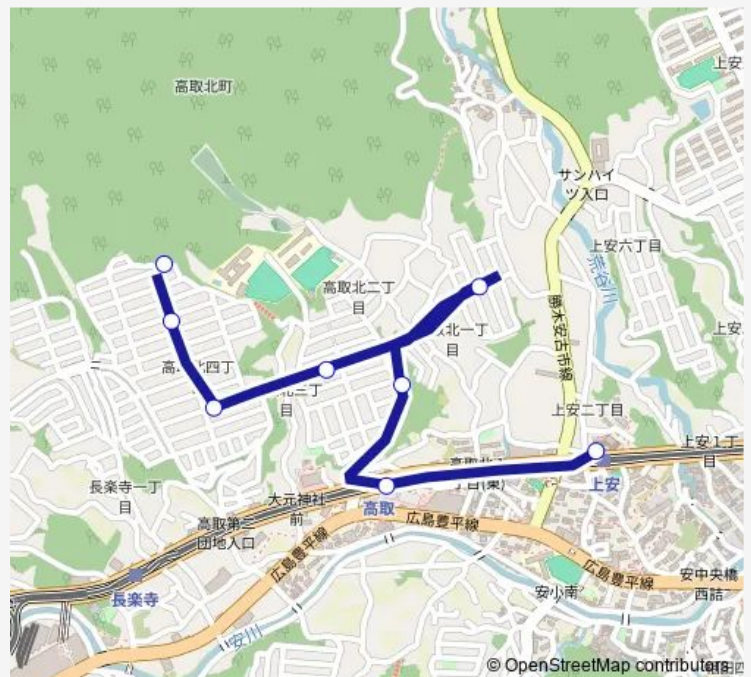

Monday 18:10-20:37

Tuesday 18:10-20:37

Wednesday 18:10-20:37

Thursday 18:10-20:37

Friday 18:10-20:37

Saturday 18:13-19:22

Sunday 18:13-19:22

Route info

Direction: 上安駅

Stops: 8

Trip Duration: 0 hour 10 min

■ 上安駅→向ヶ丘団地→第二高取団地

Bus time schedules and route maps are available in an offline PDF at busmaps.com. Use the busmaps.com website to see live bus times, train schedule or subway schedule, and step-by-step directions for all public transit in Hiroshima