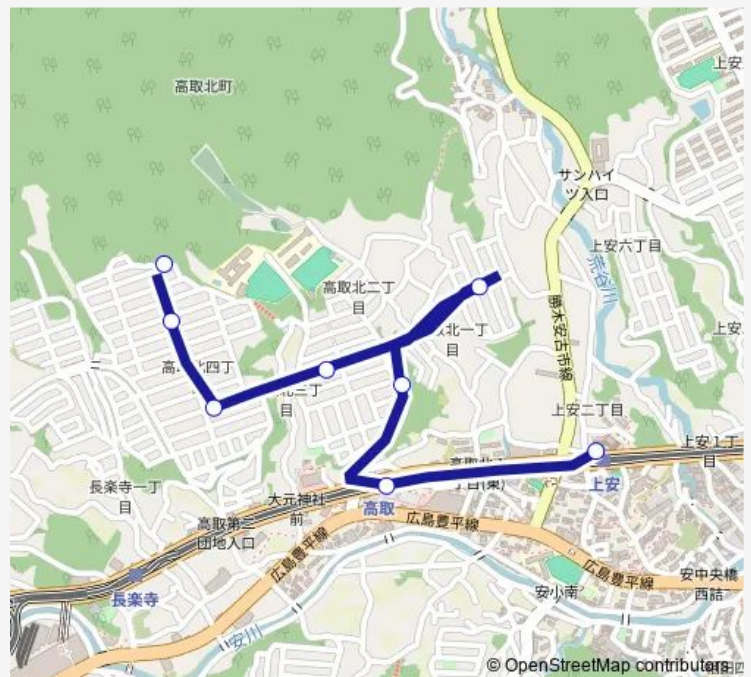

Monday 18:10-20:37

Tuesday 18:10-20:37

Wednesday 18:10-20:37

Thursday 18:10-20:37

Friday 18:10-20:37

Saturday 18:13-19:22

Sunday 18:13-19:22

Route info

Direction: 上安駅

Stops: 8

Trip Duration: 0 hour 10 min

■ 上安駅→向ヶ丘団地→第二高取団地

Bus time schedules and route maps are available in an offline PDF at busmaps.com. Use the busmaps.com website to see live bus times, train schedule or subway schedule, and step-by-step directions for all public transit in Hiroshima