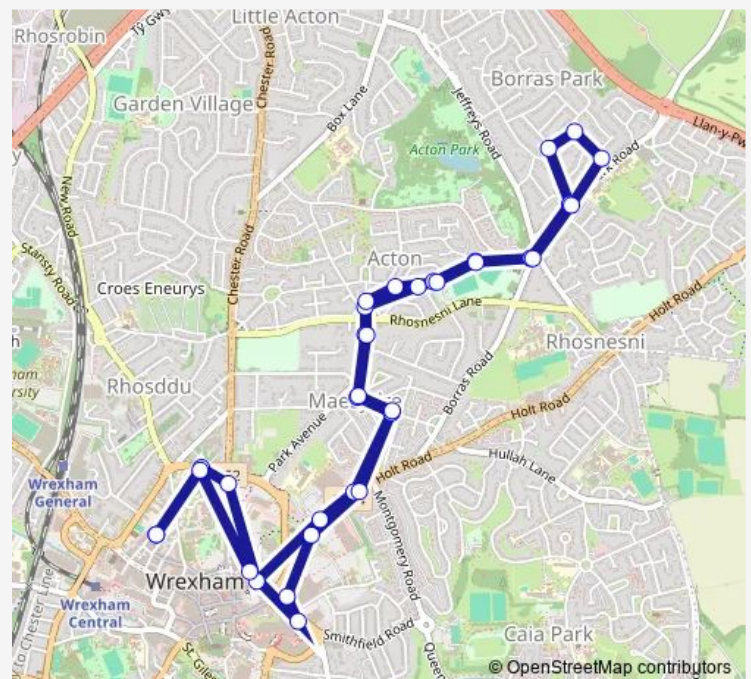

### Route schedule

Wrexham Bus Station 1 — Wrexham Bus Station 1

Monday 09:22-17:20

Tuesday 09:22-17:20

Wednesday 09:22-17:20

Thursday 09:22-17:20

Friday 09:22-17:20

Saturday 09:22-17:20

### Route info

Direction: Wrexham Bus Station 1

Stops: 34

Trip Duration: 0 hour 28 min

TL1 — Wrexham - Borrass via Maes y Dre

Oswald Way

The Laurels

Marsh Crescent