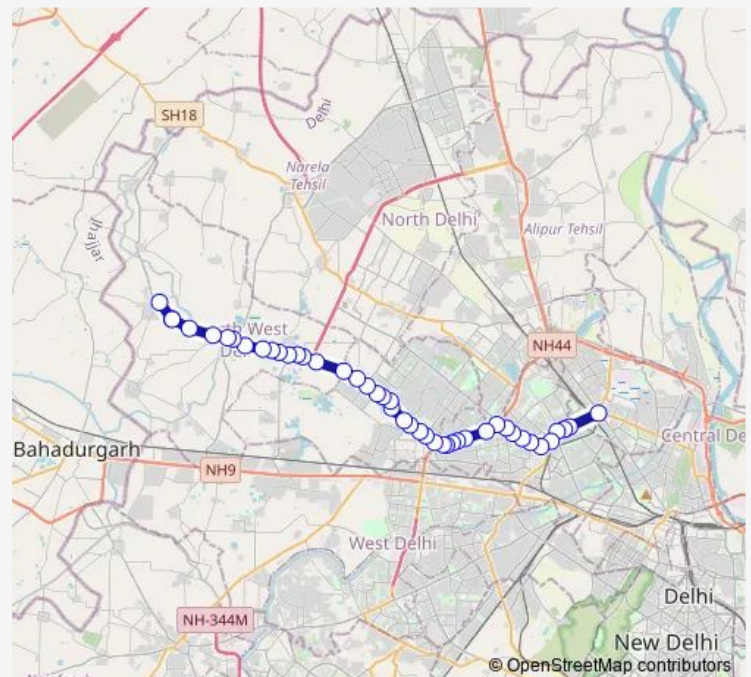

Mangolpur Kalan Village

Avantika Xing

Mangol Pur Khurd

Route schedule

Azadpur Terminal — Jounti Border

Monday 05:15-19:20

Tuesday 05:15-19:20

Wednesday 05:15-19:20

Thursday 05:15-19:20

Friday 05:15-19:20

Saturday 05:15-19:20

Sunday 05:15-19:20

Route info

Direction: Azadpur Terminal

Stops: 45

Trip Duration: 1 hour 38 min