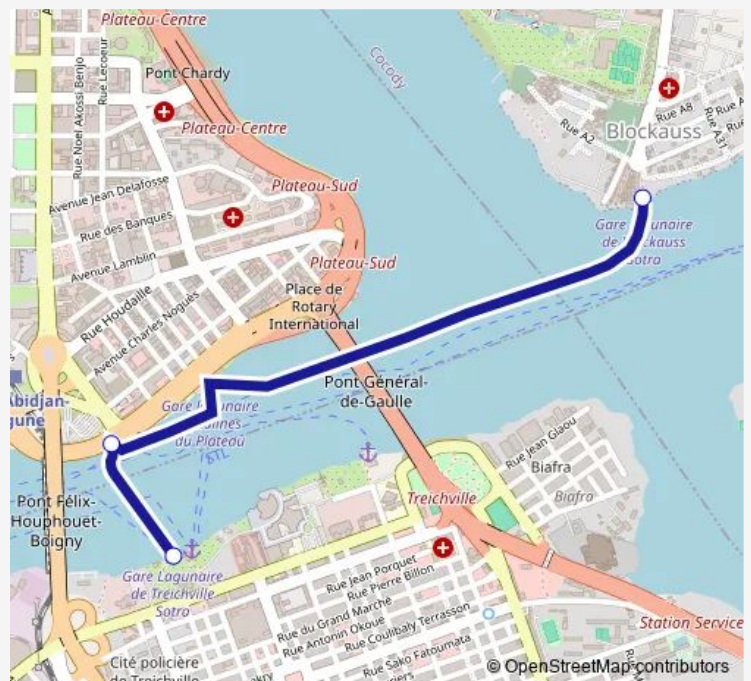

### Direction

Gare Lagunaire de Treichville Sotra — Gare lagunaire de Blockauss Sotra

3 stops

[Open route schedule](#)

Gare Lagunaire de Treichville Sotra

Gare Lagunaire du Plateau Sotra

Gare lagunaire de Blockauss Sotra

### Route schedule

Gare Lagunaire de Treichville Sotra — Gare lagunaire de Blockauss Sotra

Monday	06:00
Tuesday	06:00
Wednesday	06:00
Thursday	06:00
Friday	06:00
Saturday	06:00
Sunday	06:00

### Route info

Direction: Gare Lagunaire de Treichville Sotra

Stops: 3

Trip Duration: 0 hour 30 min

502 — Blockauss ↔ Treichville

### Route info

Direction: Gare lagunaire de Blockauss Sotra

Stops: 3

Trip Duration: 0 hour 20 min

502 Ferry time schedules and route maps are available in an offline PDF at [busmaps.com](https://busmaps.com). Use the [busmaps.com](https://busmaps.com) website to see live bus times, train schedule or subway schedule, and step-by-step directions for all public transit in Abidjan