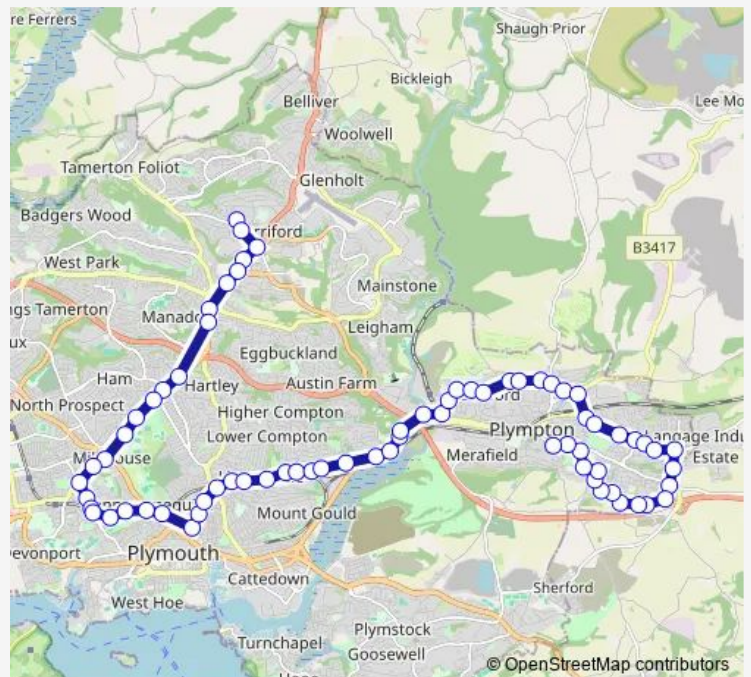

Milehouse Park & Ride

Milehouse Road East

Milehouse Road West

Molesworth Road

The Elms

Wingfield Mansions

Stuart Road

Wilton Street Co-op

### Route schedule

Notre Dame School Grounds — Mudge Way

Monday	15:35
Tuesday	15:35
Wednesday	15:35
Thursday	15:35
Friday	15:35
Saturday	—
Sunday	—

### Route info

Direction: Notre Dame School Grounds

Stops: 72

Trip Duration: 1 hour 20 min

103 — Plympton - Devonport High School for Girls - Notre Dame School

Pennycomequick

Railway Station

University

Skardon Place

Plymouth Girls High 1

Alexandra Road

Crozier Road

Ashford Hill

Lipson Vale

Efford Lane

Wycliffe Road