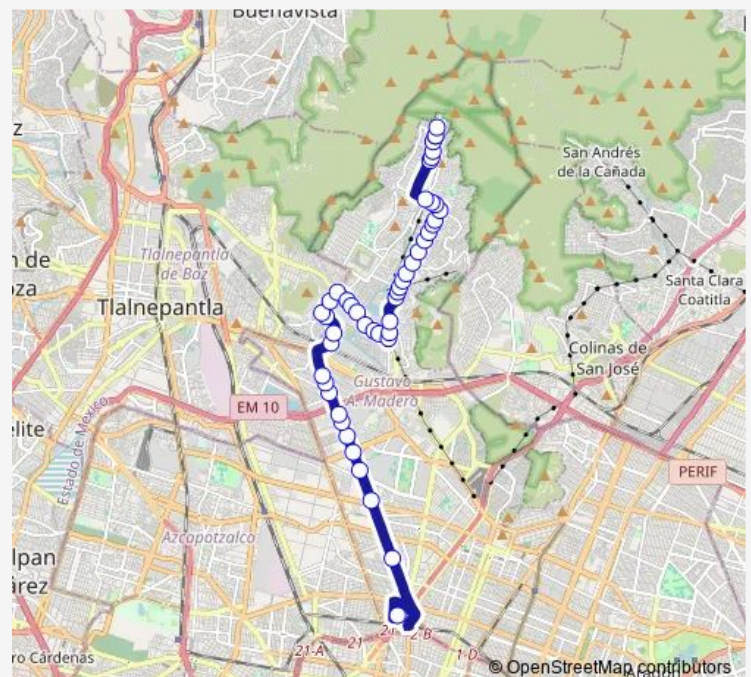

Thursday 00:00

Friday 00:00

Saturday 00:00

Sunday 00:00

Route info

Direction: Frente a Metro La Raza

Stops: 48

Trip Duration: 1 hour 32 min

103 — Ampliación Malacates - Metro la Raza (Linea 3)

Río San Pedro

Virginia Fabregas

John F. Kennedy

Lázaro Cardenas

Miguel Aleman

Av. del Castillo

Palma

Route schedule

San Miguel y Palmas — Frente a Metro La Raza

Monday 00:00

Tuesday 00:00

Wednesday 00:00

Thursday 00:00

Friday 00:00

Saturday 00:00

Sunday 00:00

Route info

Direction: San Miguel y Palmas

Stops: 49

Trip Duration: 1 hour 21 min

Virginia Fabregas

Río San Pedro

Unidad Habitacional Matias Romero