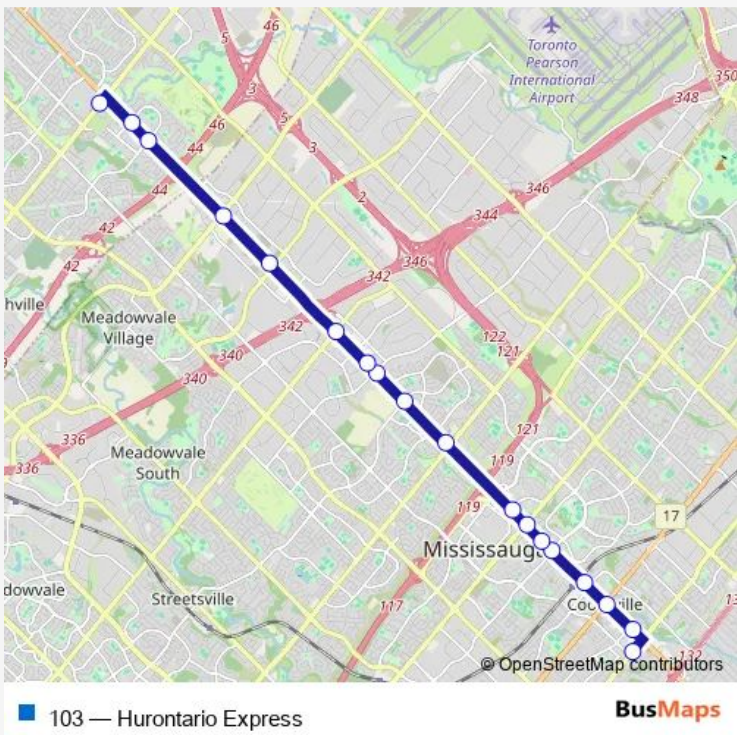

Bus 103 Hurontario Express

[Go to website](#)

Direction
 Brampton Gateway Terminal — Queensway At Trillium Hospital
 19 stops
[Open route schedule](#)

- Brampton Gateway Terminal
- Hurontario St At Sir Lou Dr
- Hurontario St At Ray Lawson Blvd
- Hurontario St At Derry Rd
- Hurontario St At Courtneypark Dr
- Hurontario St South Of Britannia Rd
- Hurontario St At Milverton Dr
- Hurontario St At Matheson Blvd
- Hurontario St At Bristol Rd
- Hurontario St At Eglinton Ave
- Hurontario St At Robert Speck Pky
- Hurontario St At Burnhamthorpe Rd
- Hurontario St At Elm Dr
- Hurontario St At Central Pky
- Hurontario St At John St
- Hurontario St At Dundas St
- Hurontario St At Paisley Blvd
- Hurontario St At Queensway
- Queensway At Trillium Hospital

Route schedule
 Brampton Gateway Terminal — Queensway At Trillium Hospital

Monday	04:40-00:47 ⁺¹
Tuesday	04:40-00:47 ⁺¹
Wednesday	04:40-00:47 ⁺¹
Thursday	04:40-00:47 ⁺¹
Friday	04:40-00:47 ⁺¹
Saturday	04:51-22:51
Sunday	06:18-22:52

Route info
 Direction: Brampton Gateway Terminal
 Stops: 19
 Trip Duration: 0 hour 35 min

Direction

Queensway At Trillium Hospital — Brampton Gateway Terminal Drop Off

18 stops

[Open route schedule](#)

Queensway At Trillium Hospital

Thursday 04:07-00:49⁺¹

Friday 04:07-00:49⁺¹

Saturday 05:10-23:32

Sunday 05:35-22:05

Route info

Direction: Queensway At Trillium Hospital

Stops: 18

Trip Duration: 0 hour 38 min