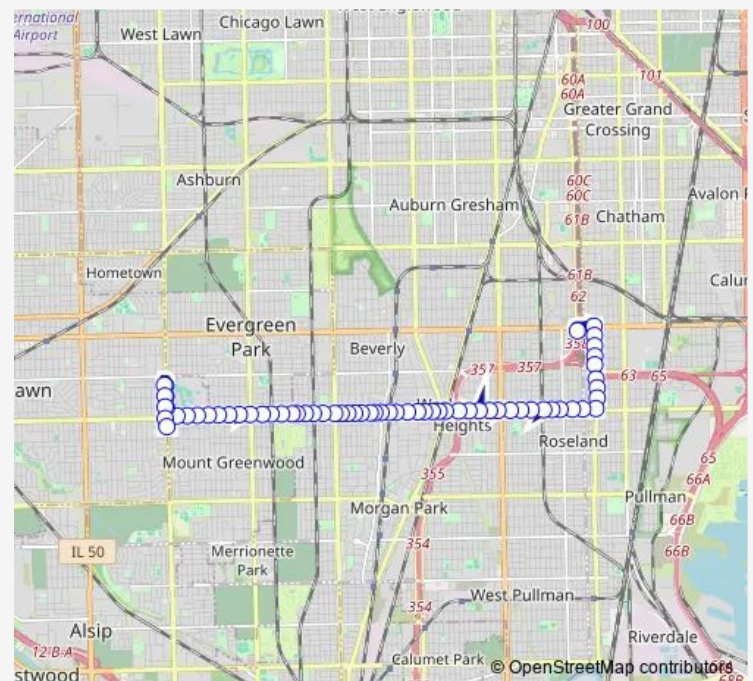

103rd Street & Halsted

103rd Street & Peoria

103rd Street & Morgan

Route schedule

95th Red Line Station — Pulaski & 104th Street Terminal

Monday 04:30-22:40

Tuesday 04:30-22:40

Wednesday 04:30-22:40

Thursday 04:30-22:40

Friday 04:30-22:40

Saturday 04:40-22:20

Sunday 06:05-22:35

Route info

Direction: 95th Red Line Station

Stops: 63

Trip Duration: 0 hour 34 min

103 — West 103rd

103rd Street & Aberdeen

103rd Street & Racine

103rd Street & Vincennes

103rd Street & Malta

103rd Street & Charles

103rd Street & Church

103rd Street & Prospect

1700 W 103rd Street

103rd Street & Wood

103rd Street & Hale

103rd Street & Longwood

103rd Street & Seeley

103rd Street & Seeley

103rd Street & Hoyne

103rd Street & Leavitt